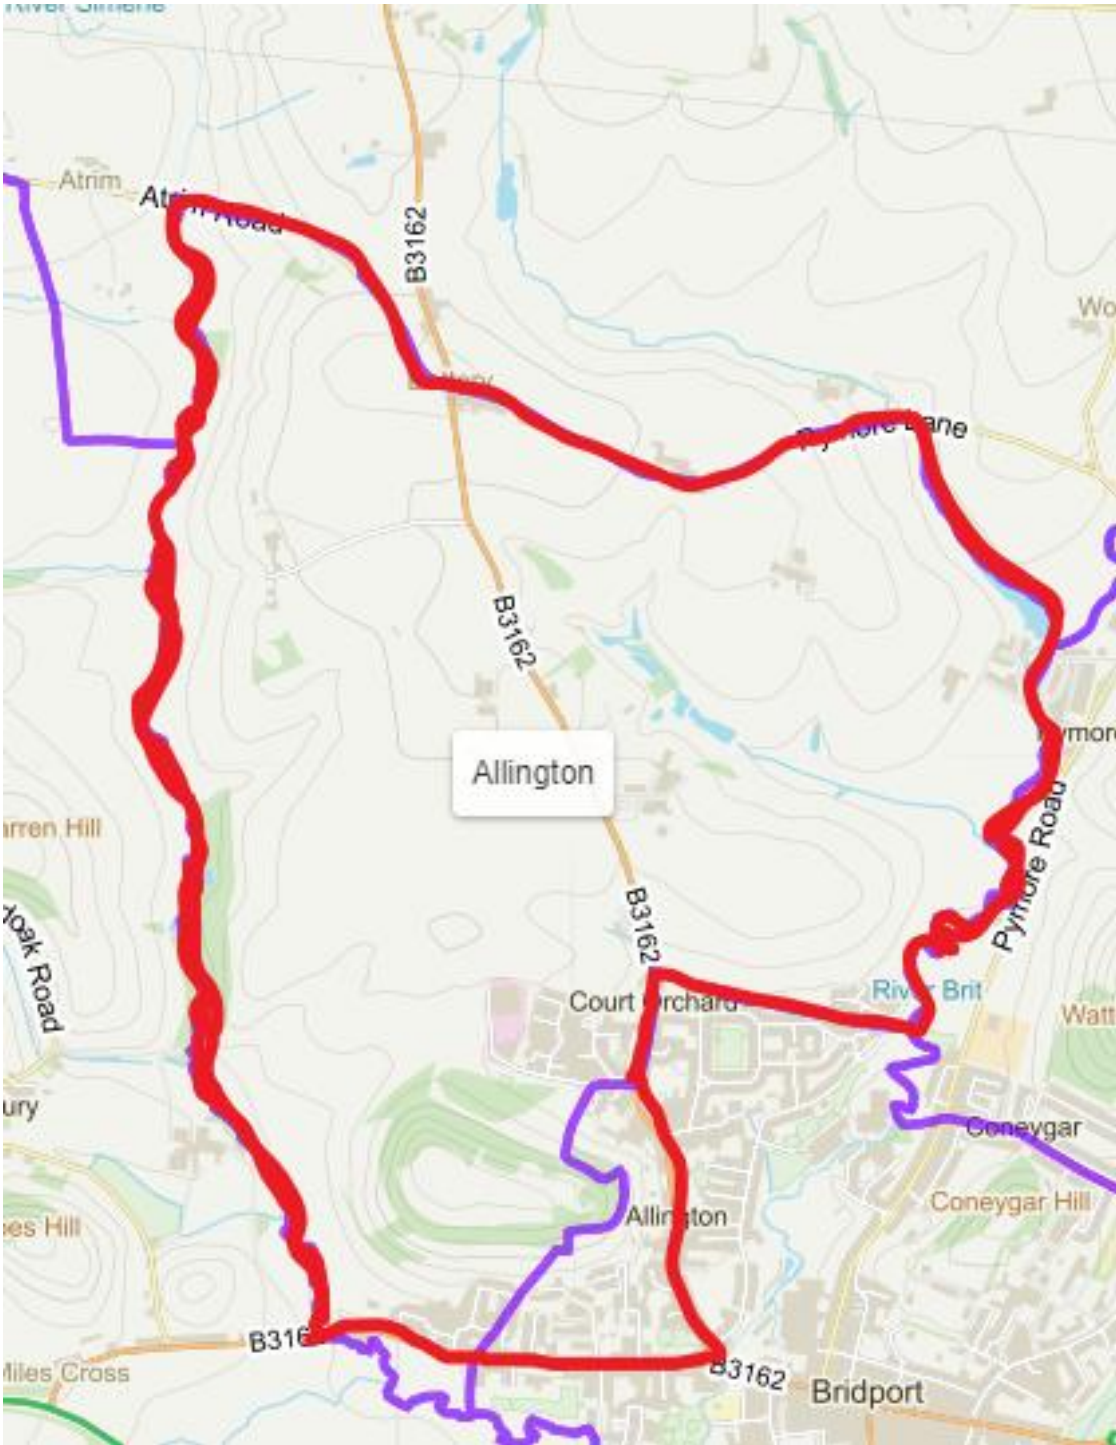

ALLINGTON'S PARISH BOUNDARY AS IT CURRENTLY STANDS

ALLINGTON'S PARISH BOUNDARY PROPOSED

ALLINGTON – ADDITIONAL AREA CLAIMED AND ONE AREA GIVEN OVER TO BRIDPORT TOWN COUNCIL

The red line shows the only additional area we would like to claim into our parish (from Simene Close, straight up the main road, around the roundabout and up to Hospital Lane, thus giving us everything to the that side of the road only e.g. Park Road, Swithins Church etc). However we would give over to Bridport Town Council the area of Vearse Farm (Foundry Lea Development) that is currently within our parish.