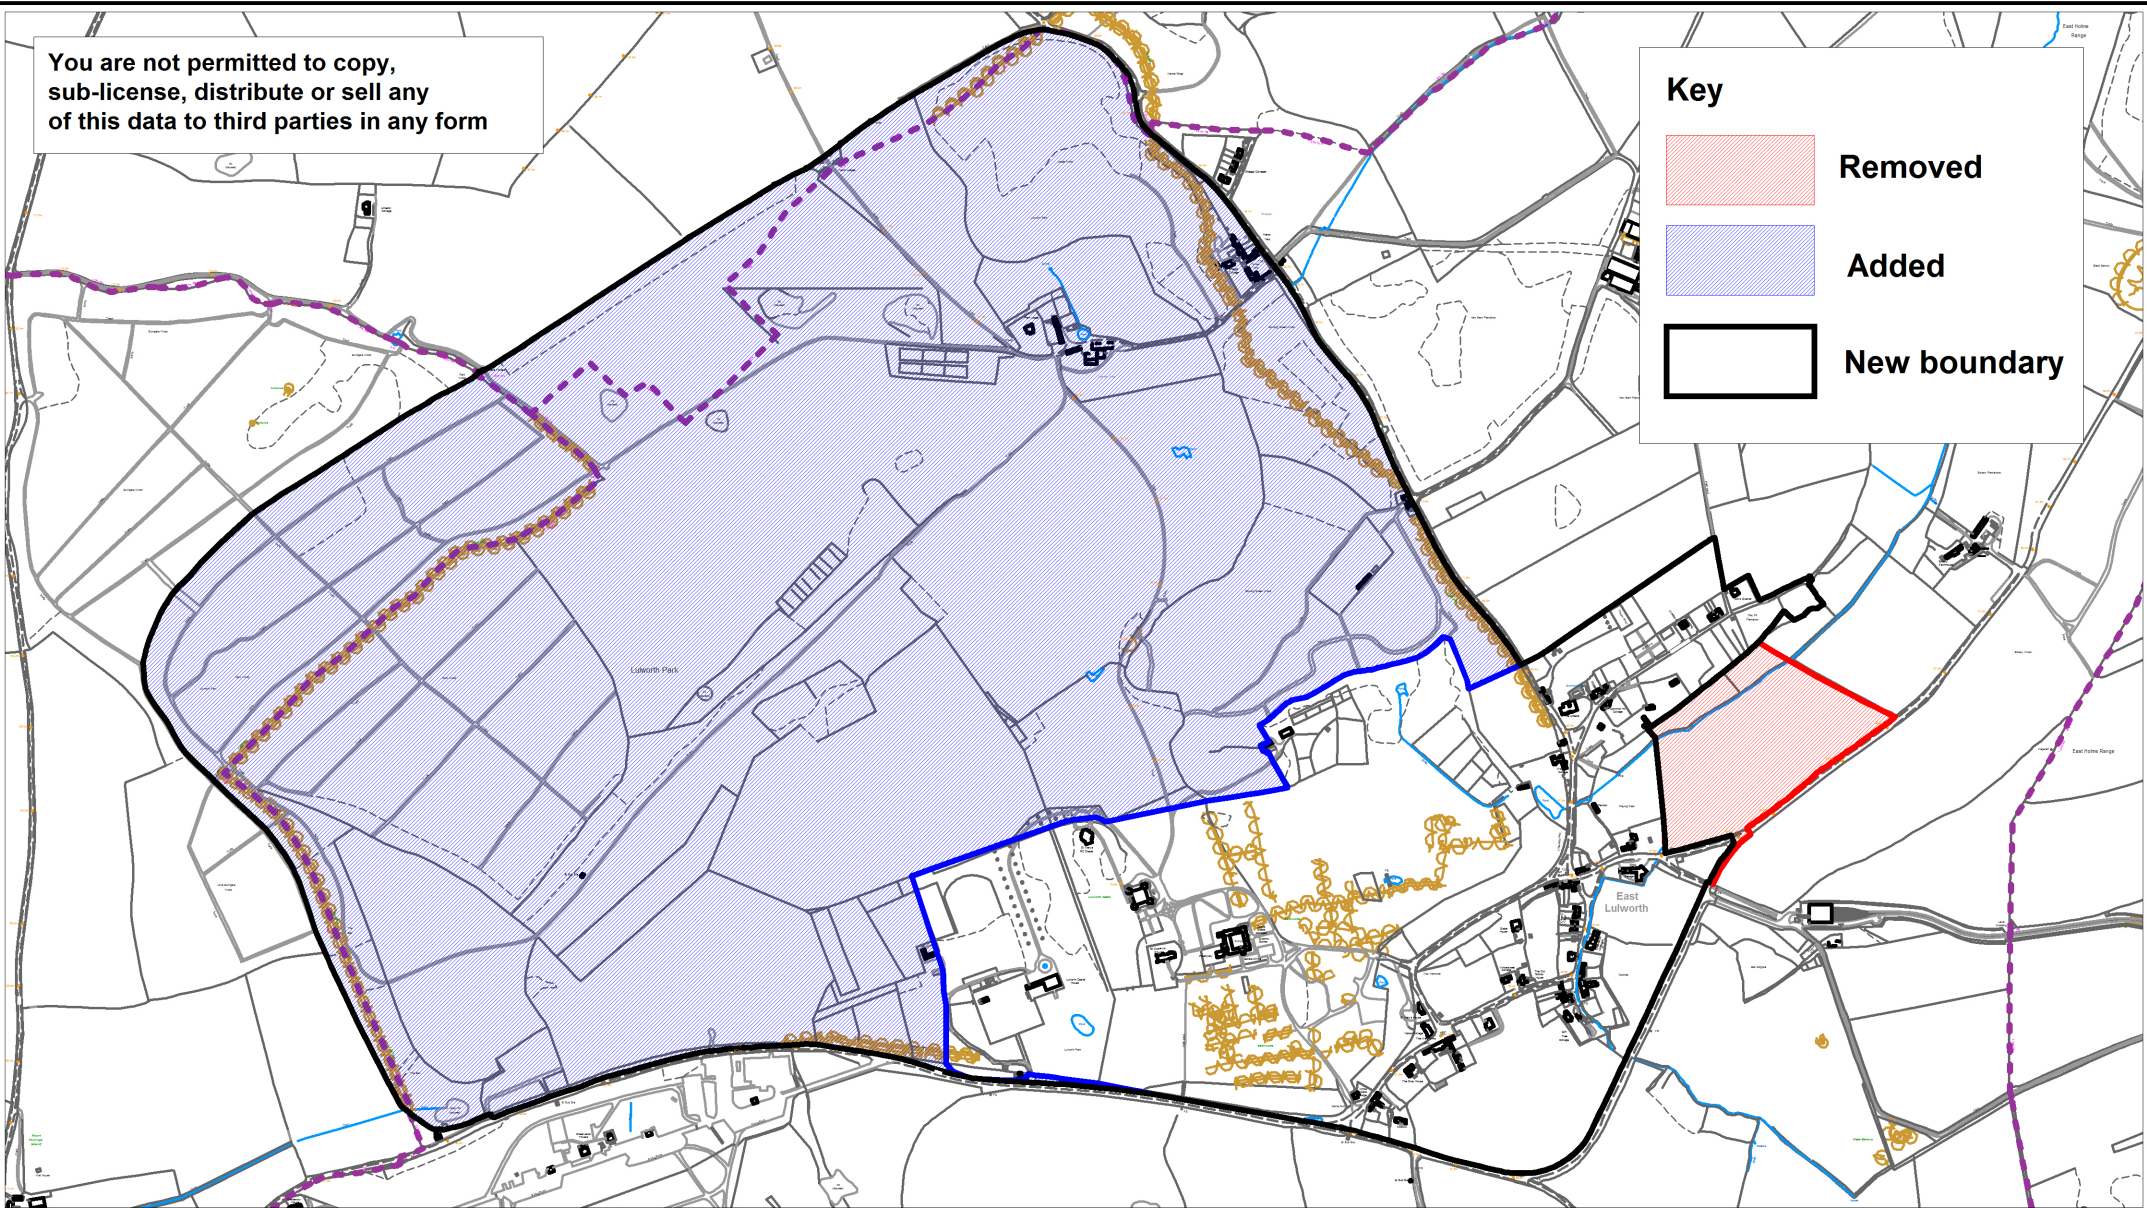

You are not permitted to copy, sub-license, distribute or sell any of this data to third parties in any form

Key

	Removed
	Added
	New boundary

Purbeck District Council

Thriving communities in balance with the natural environment

Map 1: Boundary

For Identification Purposes Only

© Crown copyright and database rights 2014
Ordnance Survey LA100022058