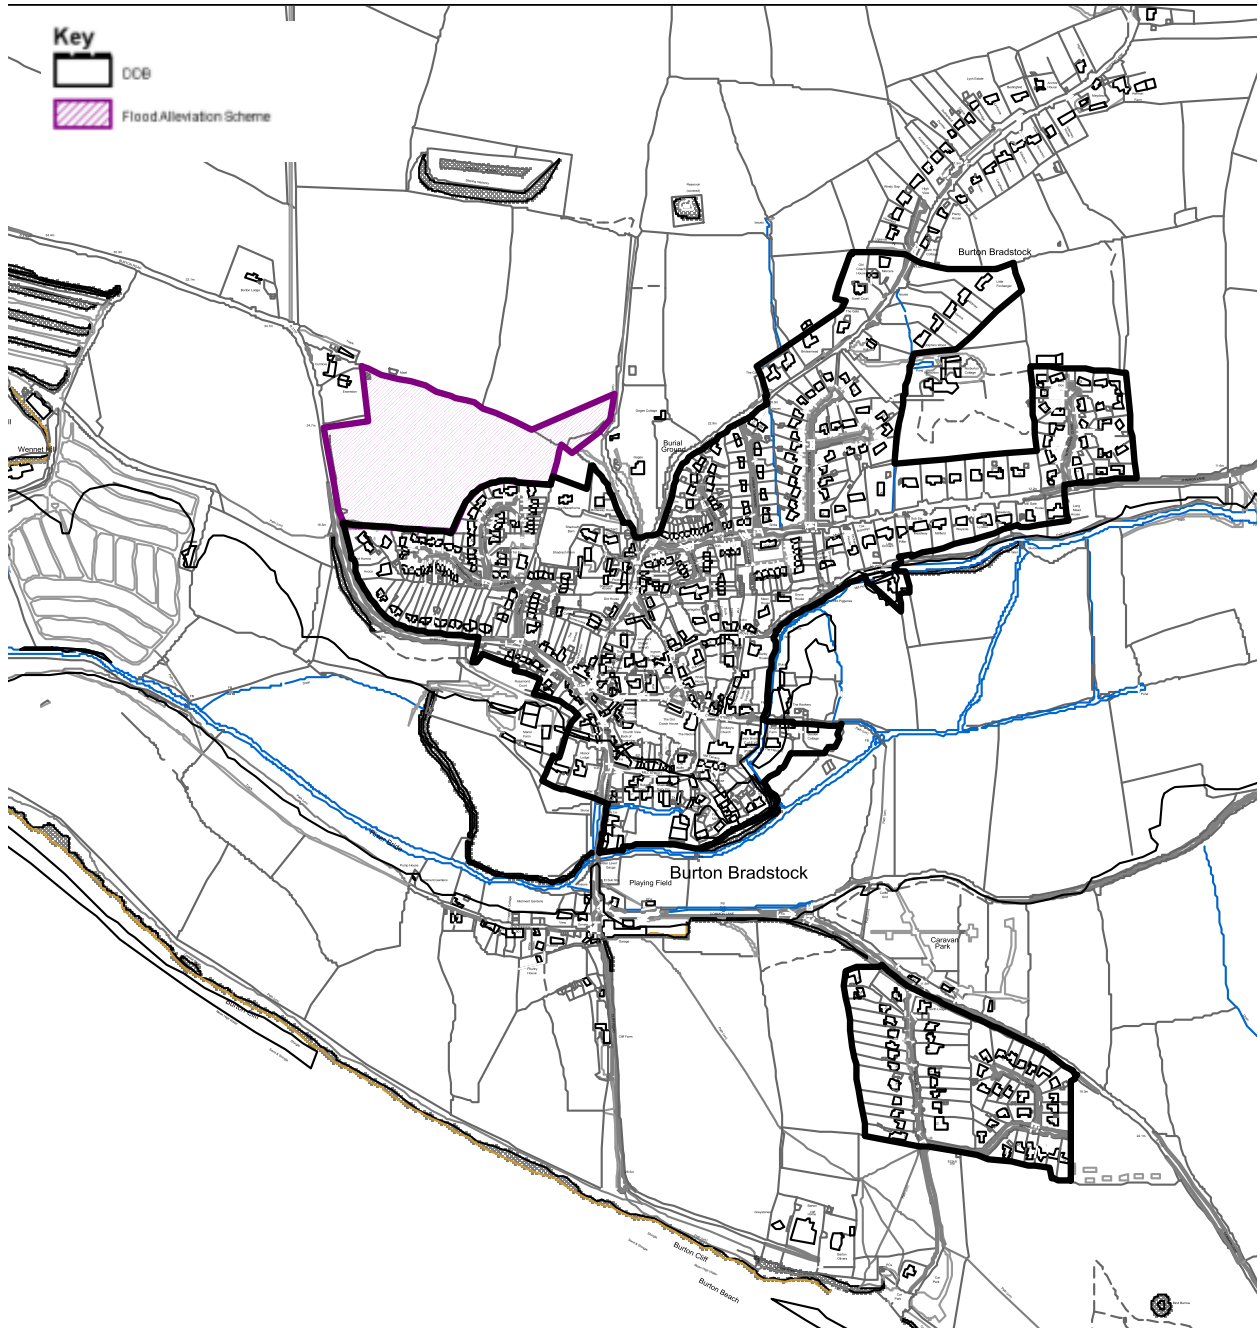

West Dorset, Weymouth and Portland Local Plan

ENV 6: ~~Burton Bradstock~~ Local Flood Alleviation Schemes, ~~Burton Bradstock~~

© Crown Copyright and database right (2012). Ordnance Survey Licence number 100024307

© West Dorset District Council 2012

© Crown Copyright and database right (2012). Ordnance Survey Licence number 100019690

© Weymouth and Portland Borough Council 2012

Land needed for strategic landscaping and infrastructure such as new roads and drainage associated with development may take place outside the boundaries identified.