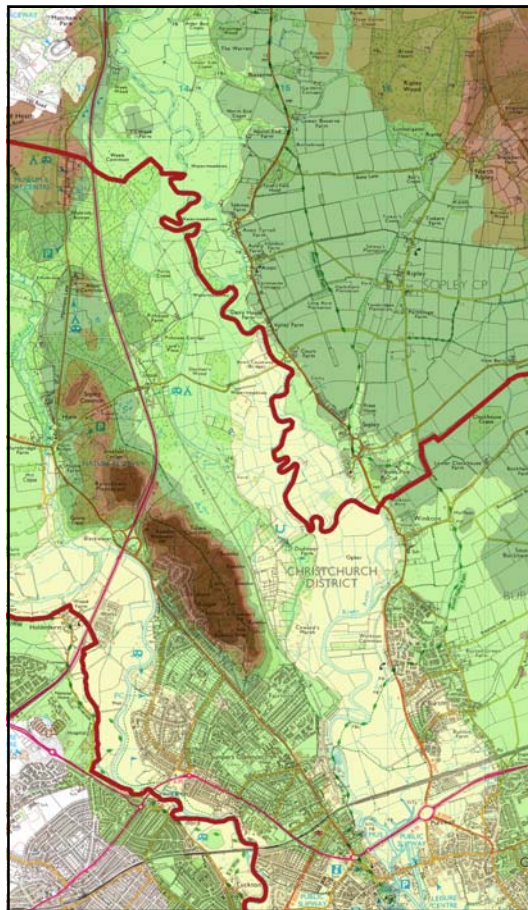

Christchurch Borough-wide Character Assessment

Christchurch Borough Council

Adopted November 2003

Macgregor · Smith
Landscape Architecture

Christchurch Borough-wide Character Assessment

Prepared by Macgregor Smith