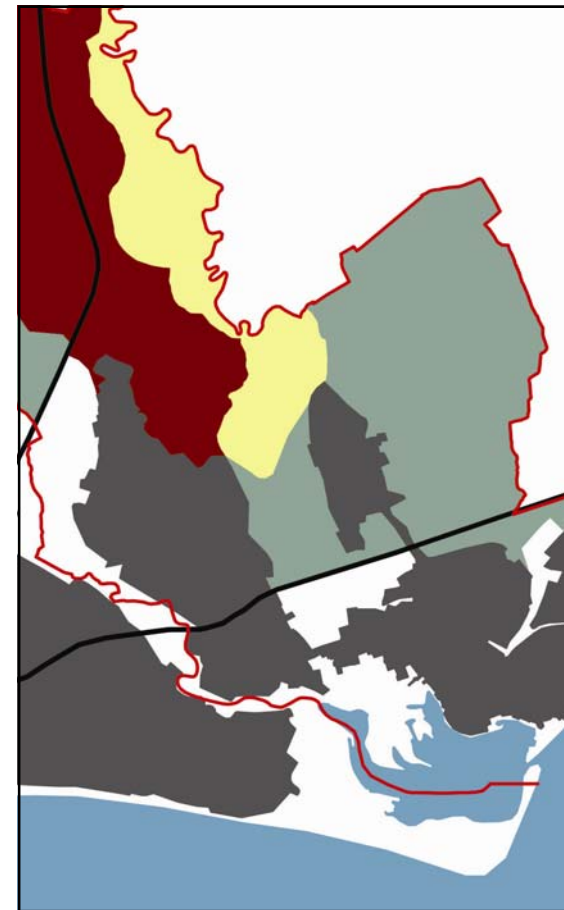

Christchurch Borough-wide Character Assessment

Christchurch Borough Council

Adopted November 2003

Macgregor · Smith
Landscape Architecture

Christchurch Borough-wide Character Assessment

Prepared by Macgregor Smith