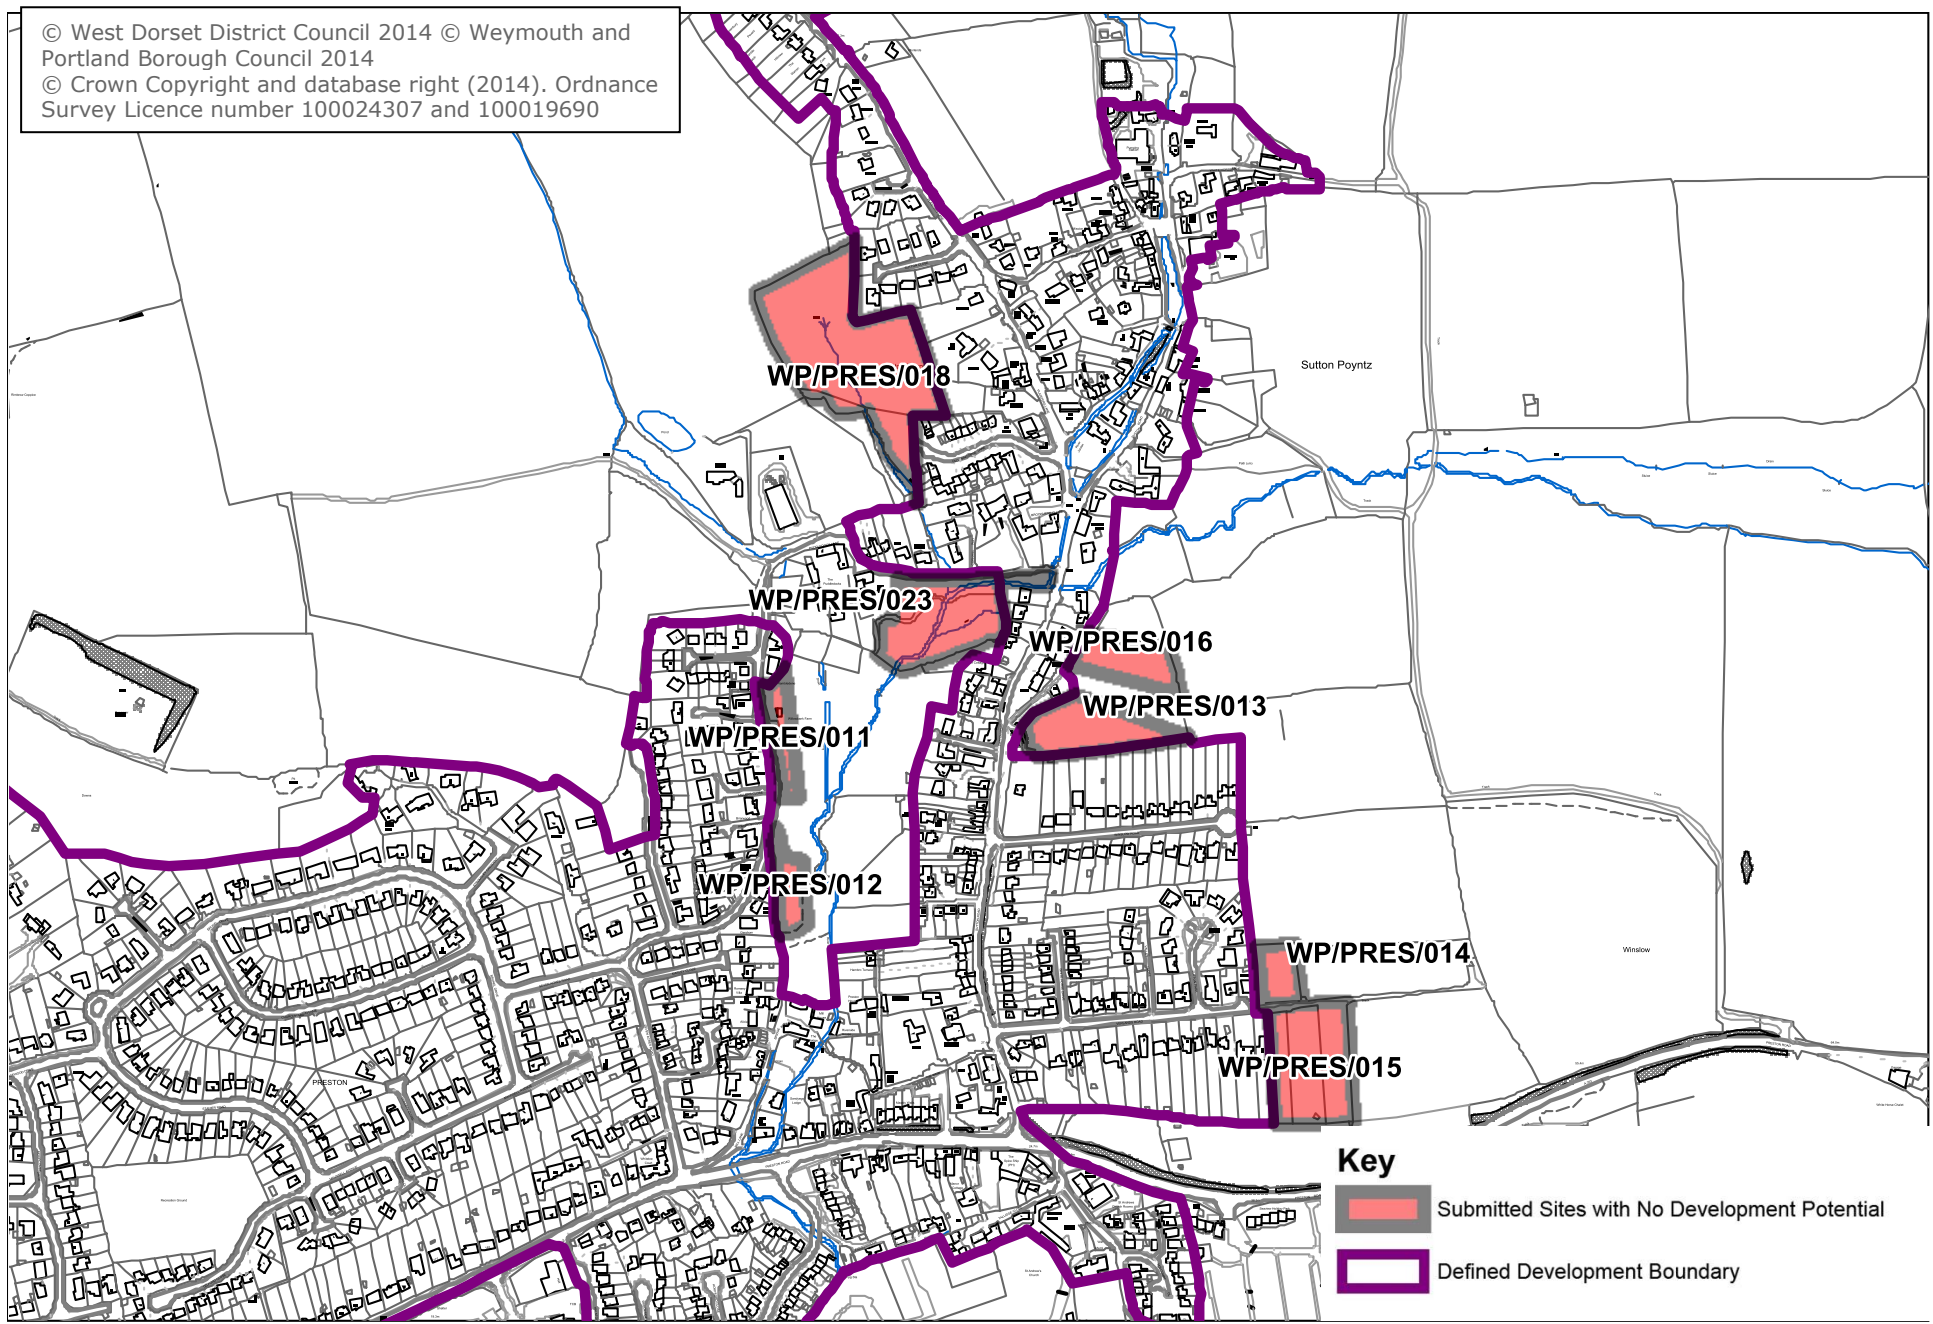

# Weymouth

© West Dorset District Council 2014 © Weymouth and Portland Borough Council 2014  
© Crown Copyright and database right (2014). Ordnance Survey Licence number 100024307 and 100019690

© West Dorset District Council 2014 © Weymouth and Portland Borough Council 2014  
© Crown Copyright and database right (2014). Ordnance Survey Licence number 100024307 and 100019690

**Key**

-  Submitted Sites with No Development Potential
-  Defined Development Boundary

© West Dorset District Council 2014 © Weymouth and Portland Borough Council 2014  
© Crown Copyright and database right (2014). Ordnance Survey Licence number 100024307 and 100019690

**Key**

-  Submitted Sites with No Development Potential
-  Defined Development Boundary