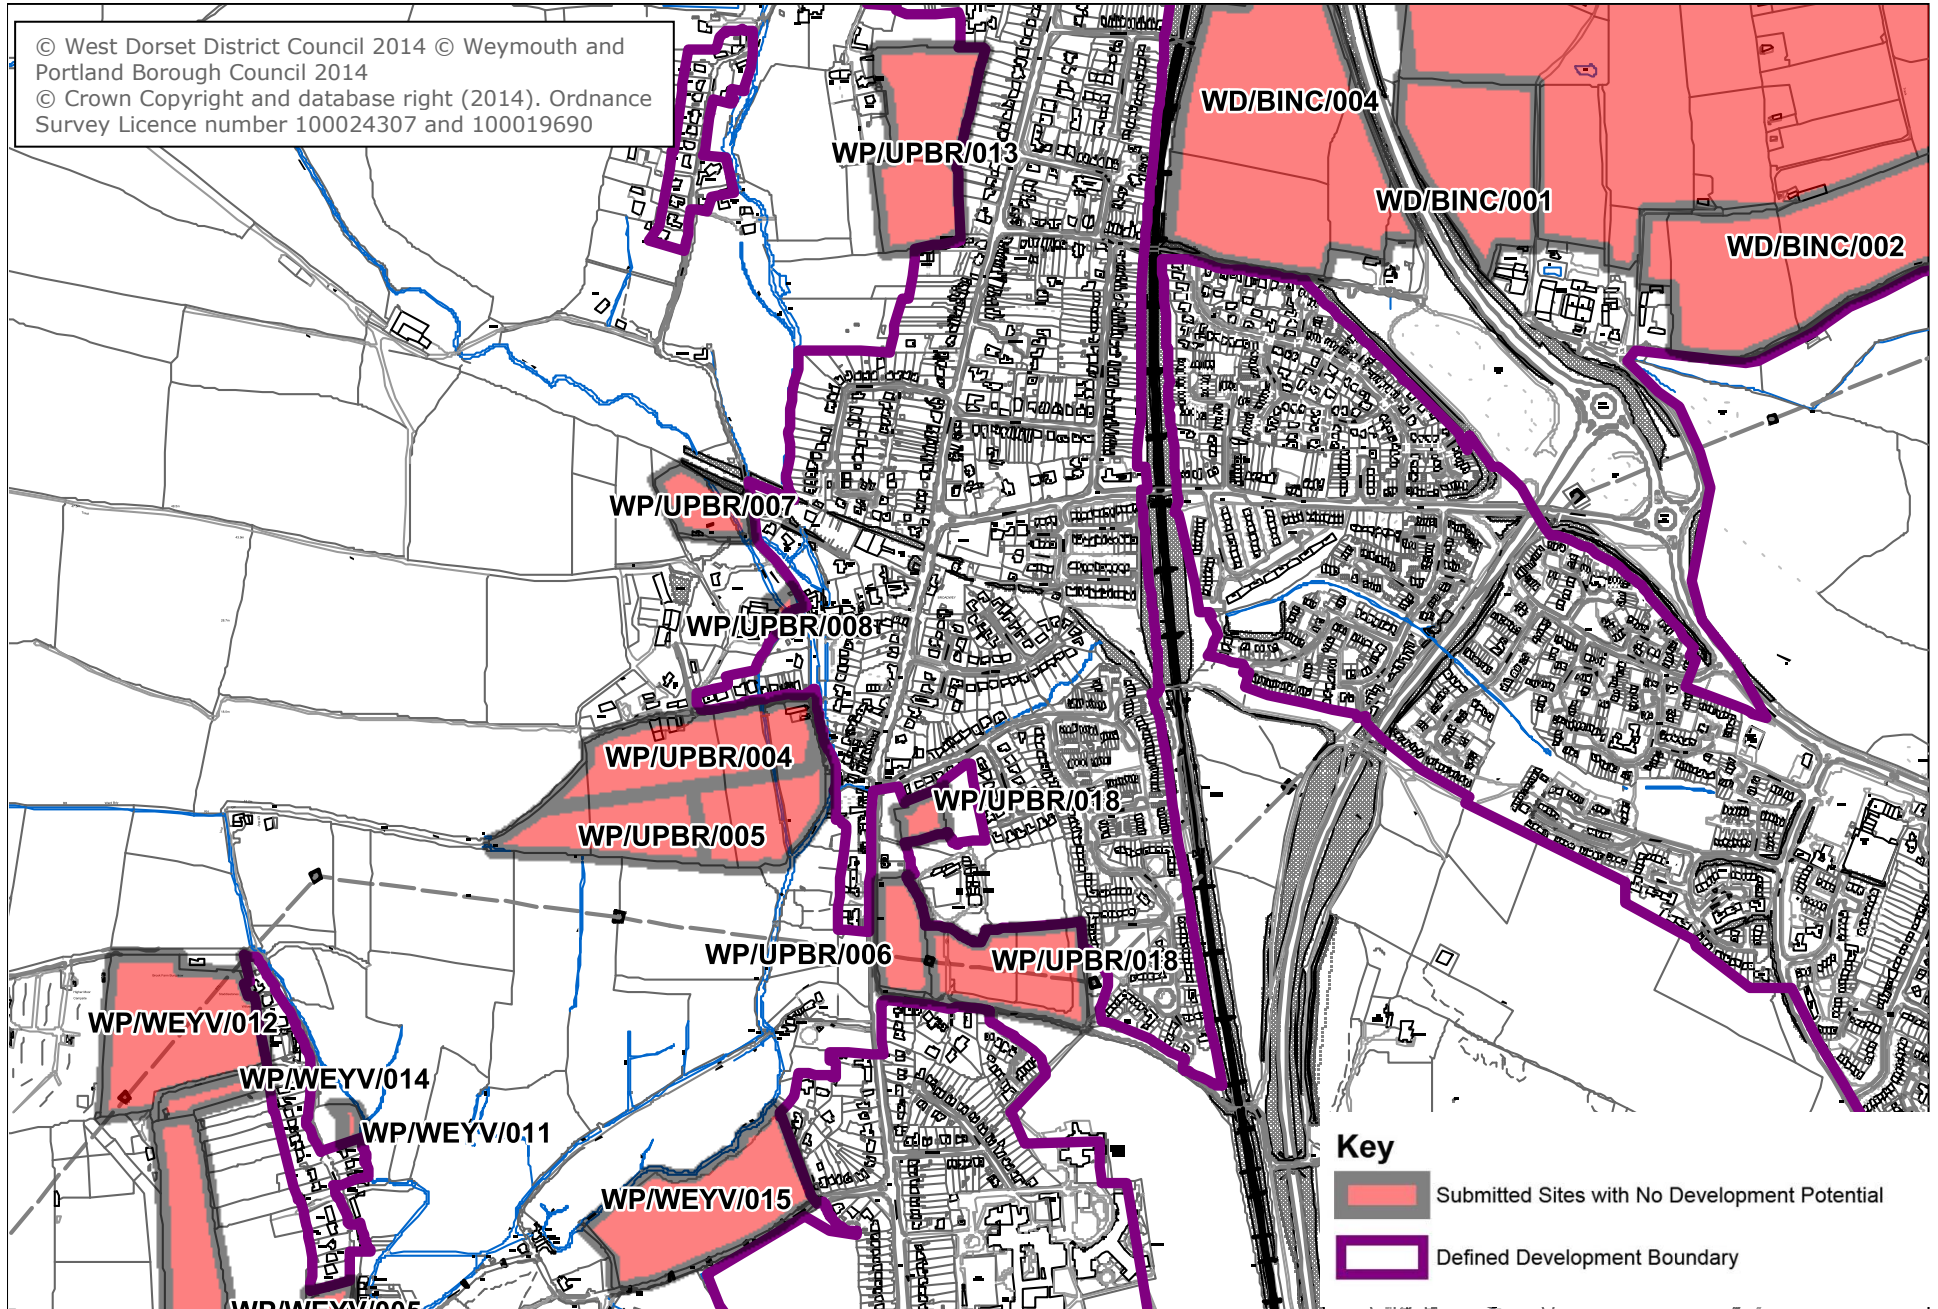

# Weymouth

© West Dorset District Council 2014 © Weymouth and Portland Borough Council 2014  
© Crown Copyright and database right (2014). Ordnance Survey Licence number 100024307 and 100019690

© West Dorset District Council 2014 © Weymouth and Portland Borough Council 2014  
© Crown Copyright and database right (2014). Ordnance Survey Licence number 100024307 and 100019690

**Key**

-  Submitted Sites with No Development Potential
-  Defined Development Boundary

© West Dorset District Council 2014 © Weymouth and Portland Borough Council 2014  
© Crown Copyright and database right (2014). Ordnance Survey Licence number 100024307 and 100019690

**Key**

-  Submitted Sites with No Development Potential
-  Defined Development Boundary