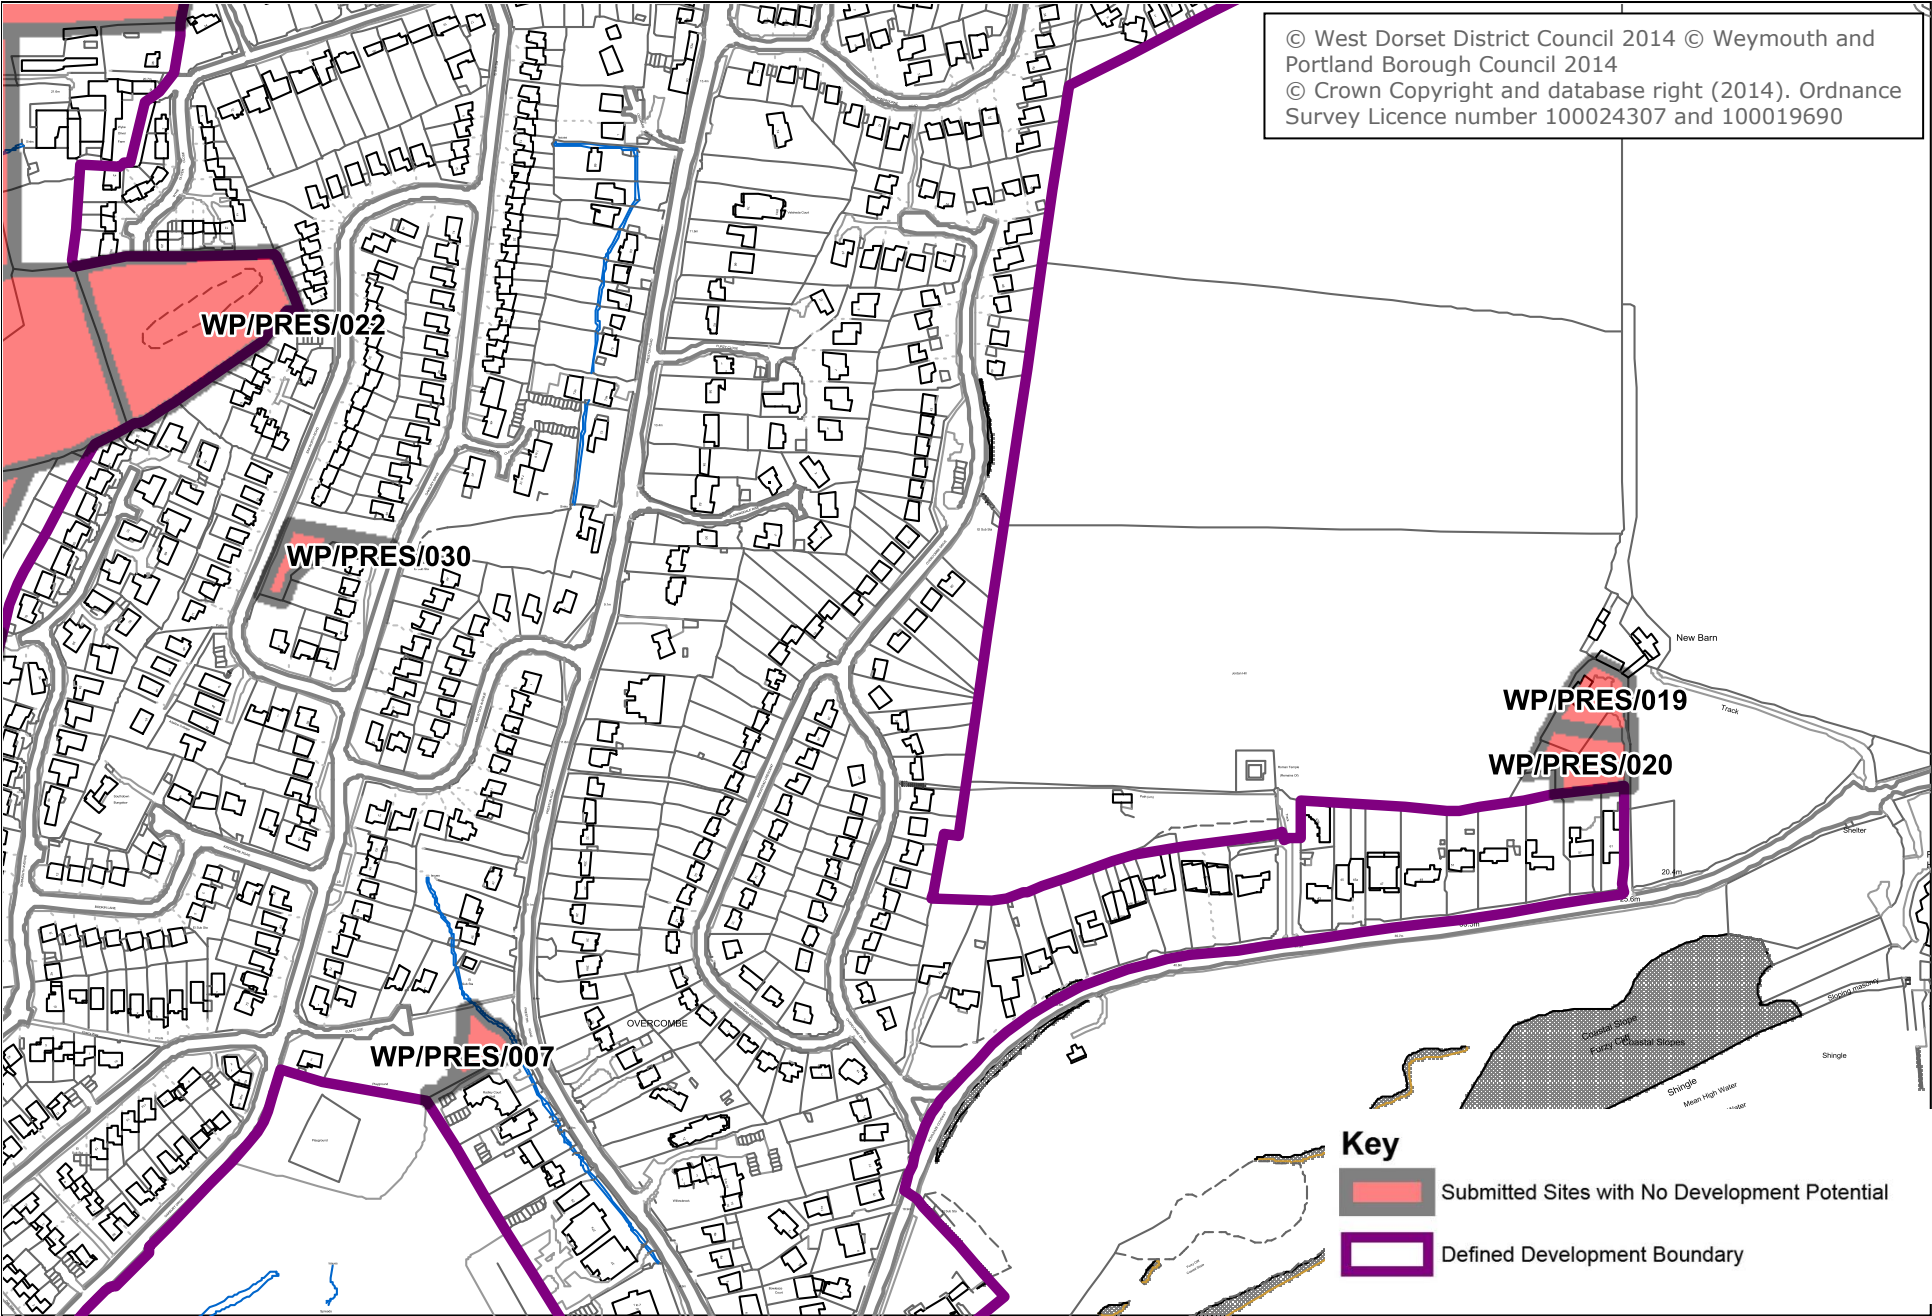

© West Dorset District Council 2014 © Weymouth and Portland Borough Council 2014
© Crown Copyright and database right (2014). Ordnance Survey Licence number 100024307 and 100019690