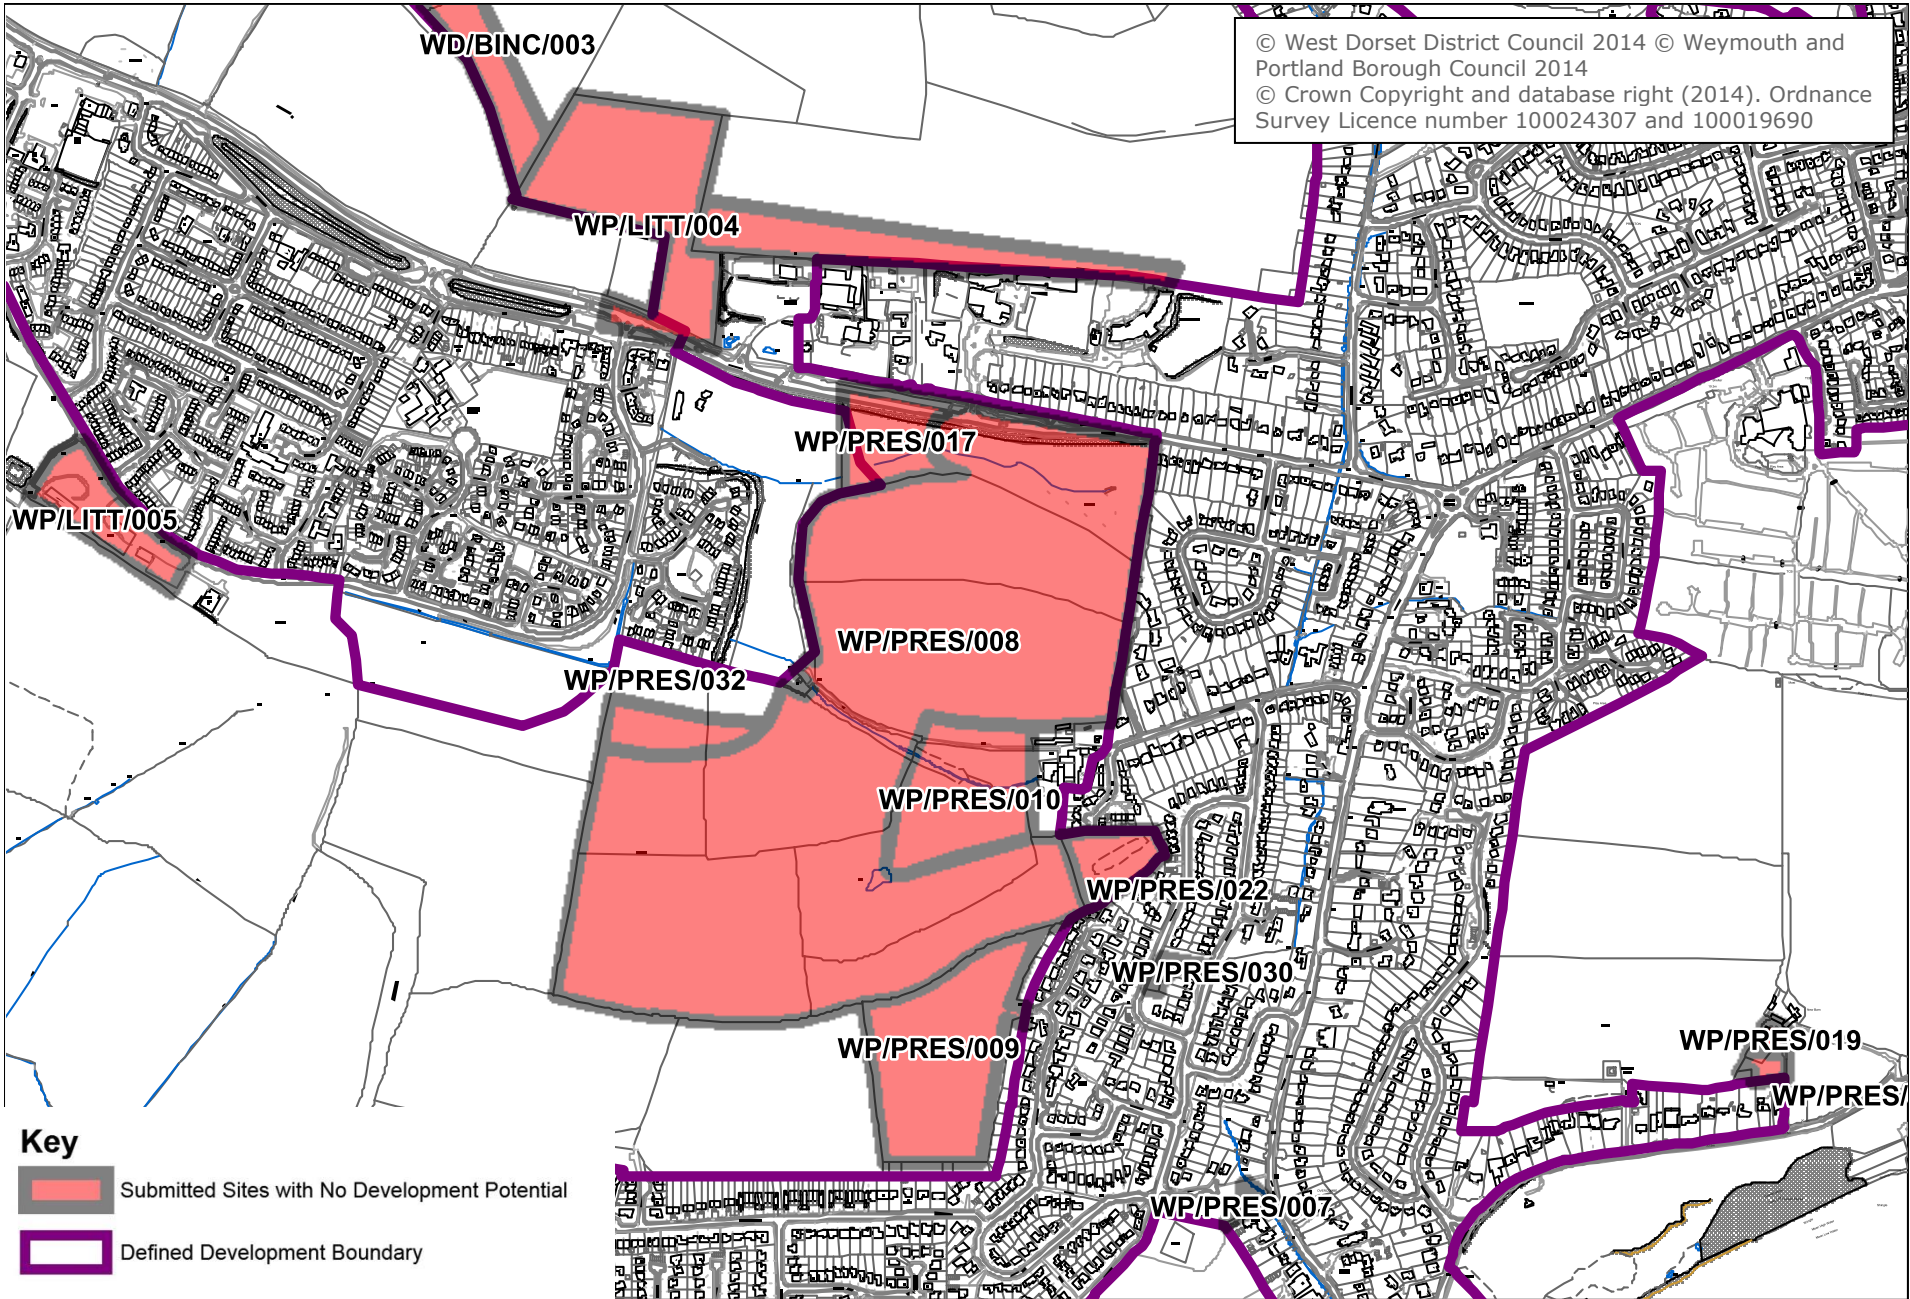

**Key**

-  Submitted Sites with No Development Potential
-  Defined Development Boundary

© West Dorset District Council 2014 © Weymouth and Portland Borough Council 2014  
© Crown Copyright and database right (2014). Ordnance Survey Licence number 100024307 and 100019690

**Key**

-  Submitted Sites with No Development Potential
-  Defined Development Boundary