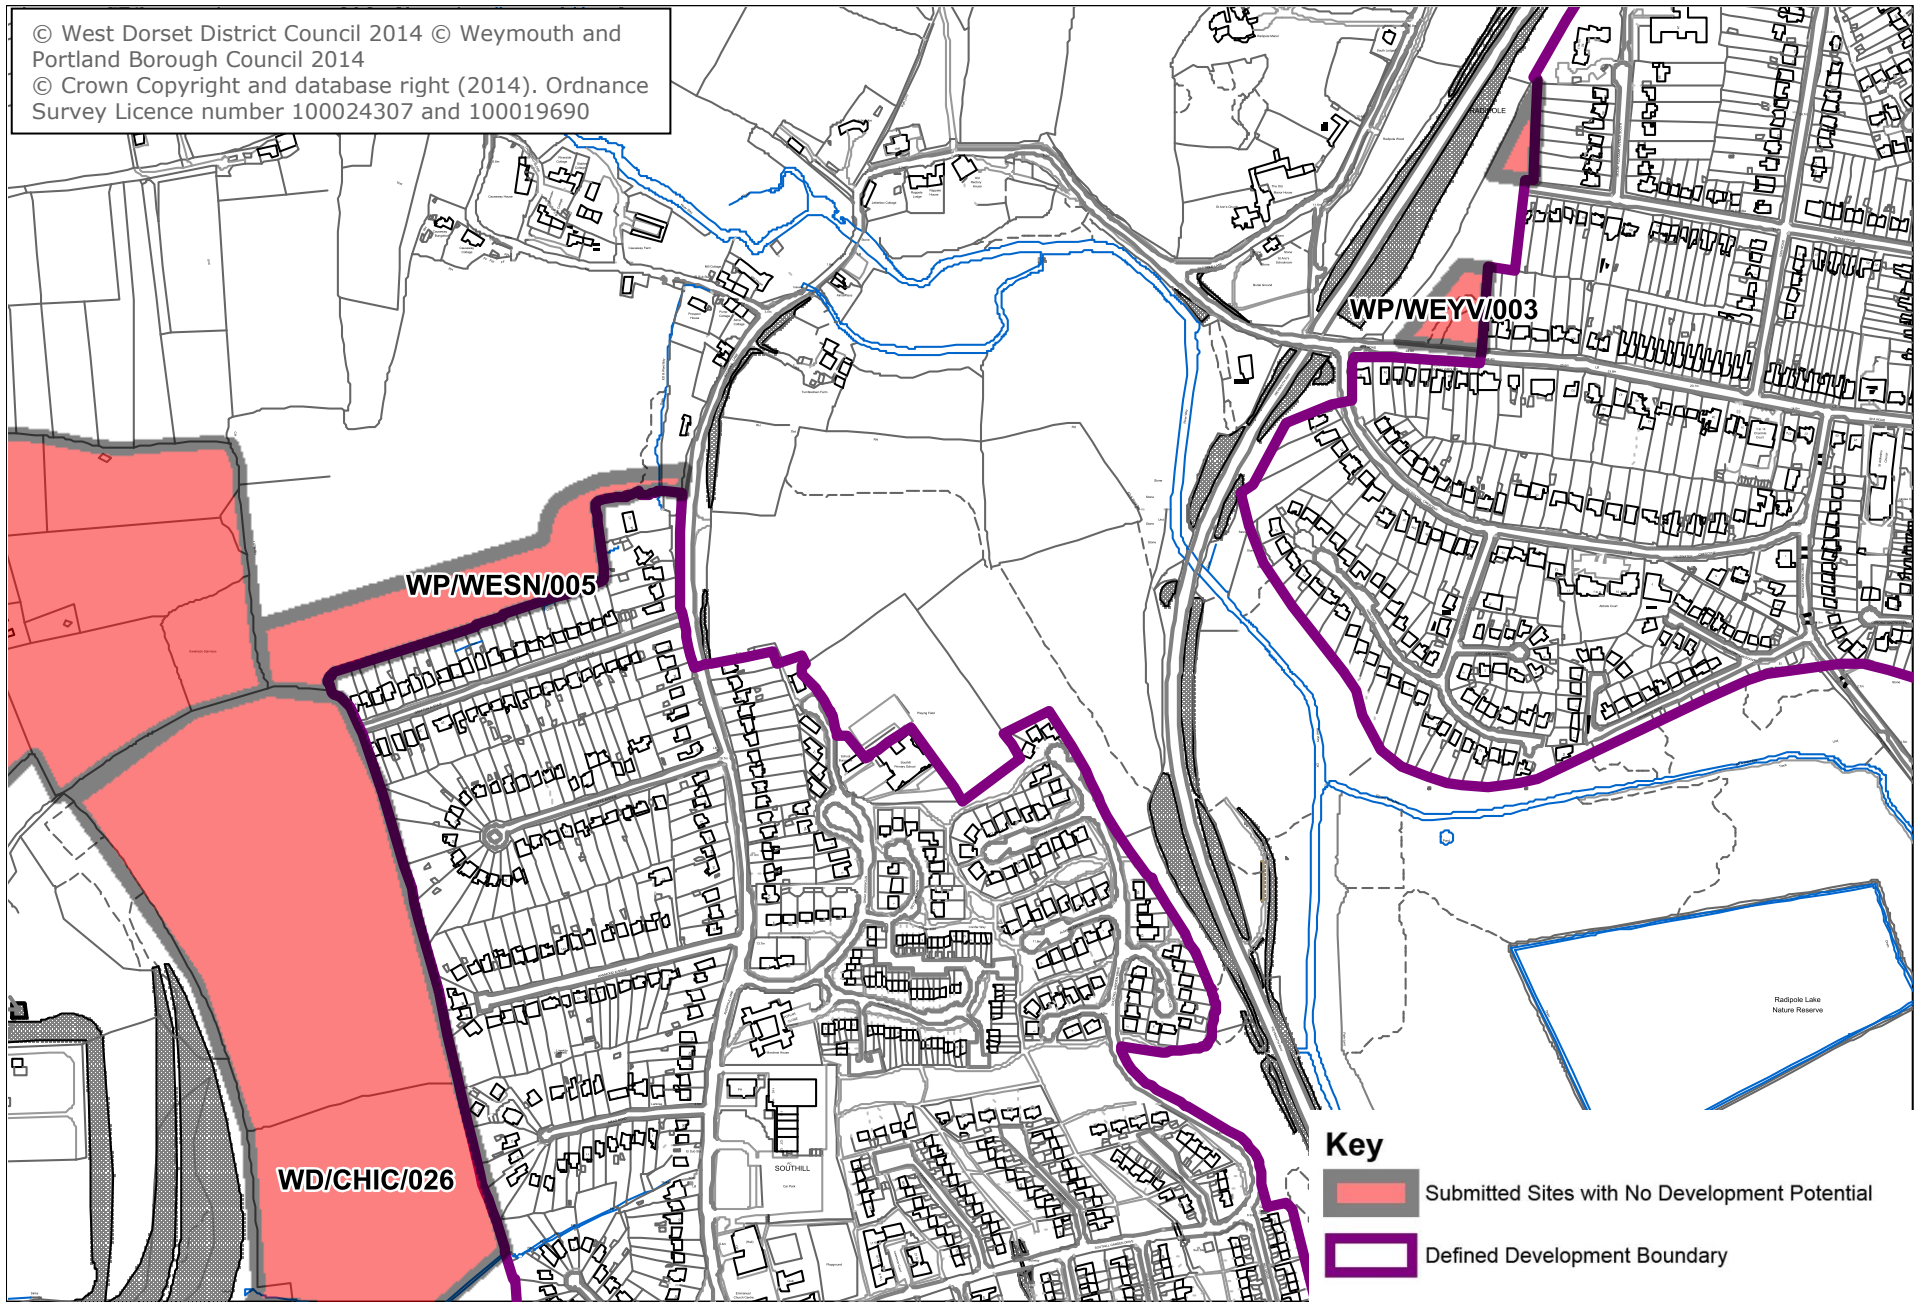

© West Dorset District Council 2014 © Weymouth and Portland Borough Council 2014
© Crown Copyright and database right (2014). Ordnance Survey Licence number 100024307 and 100019690