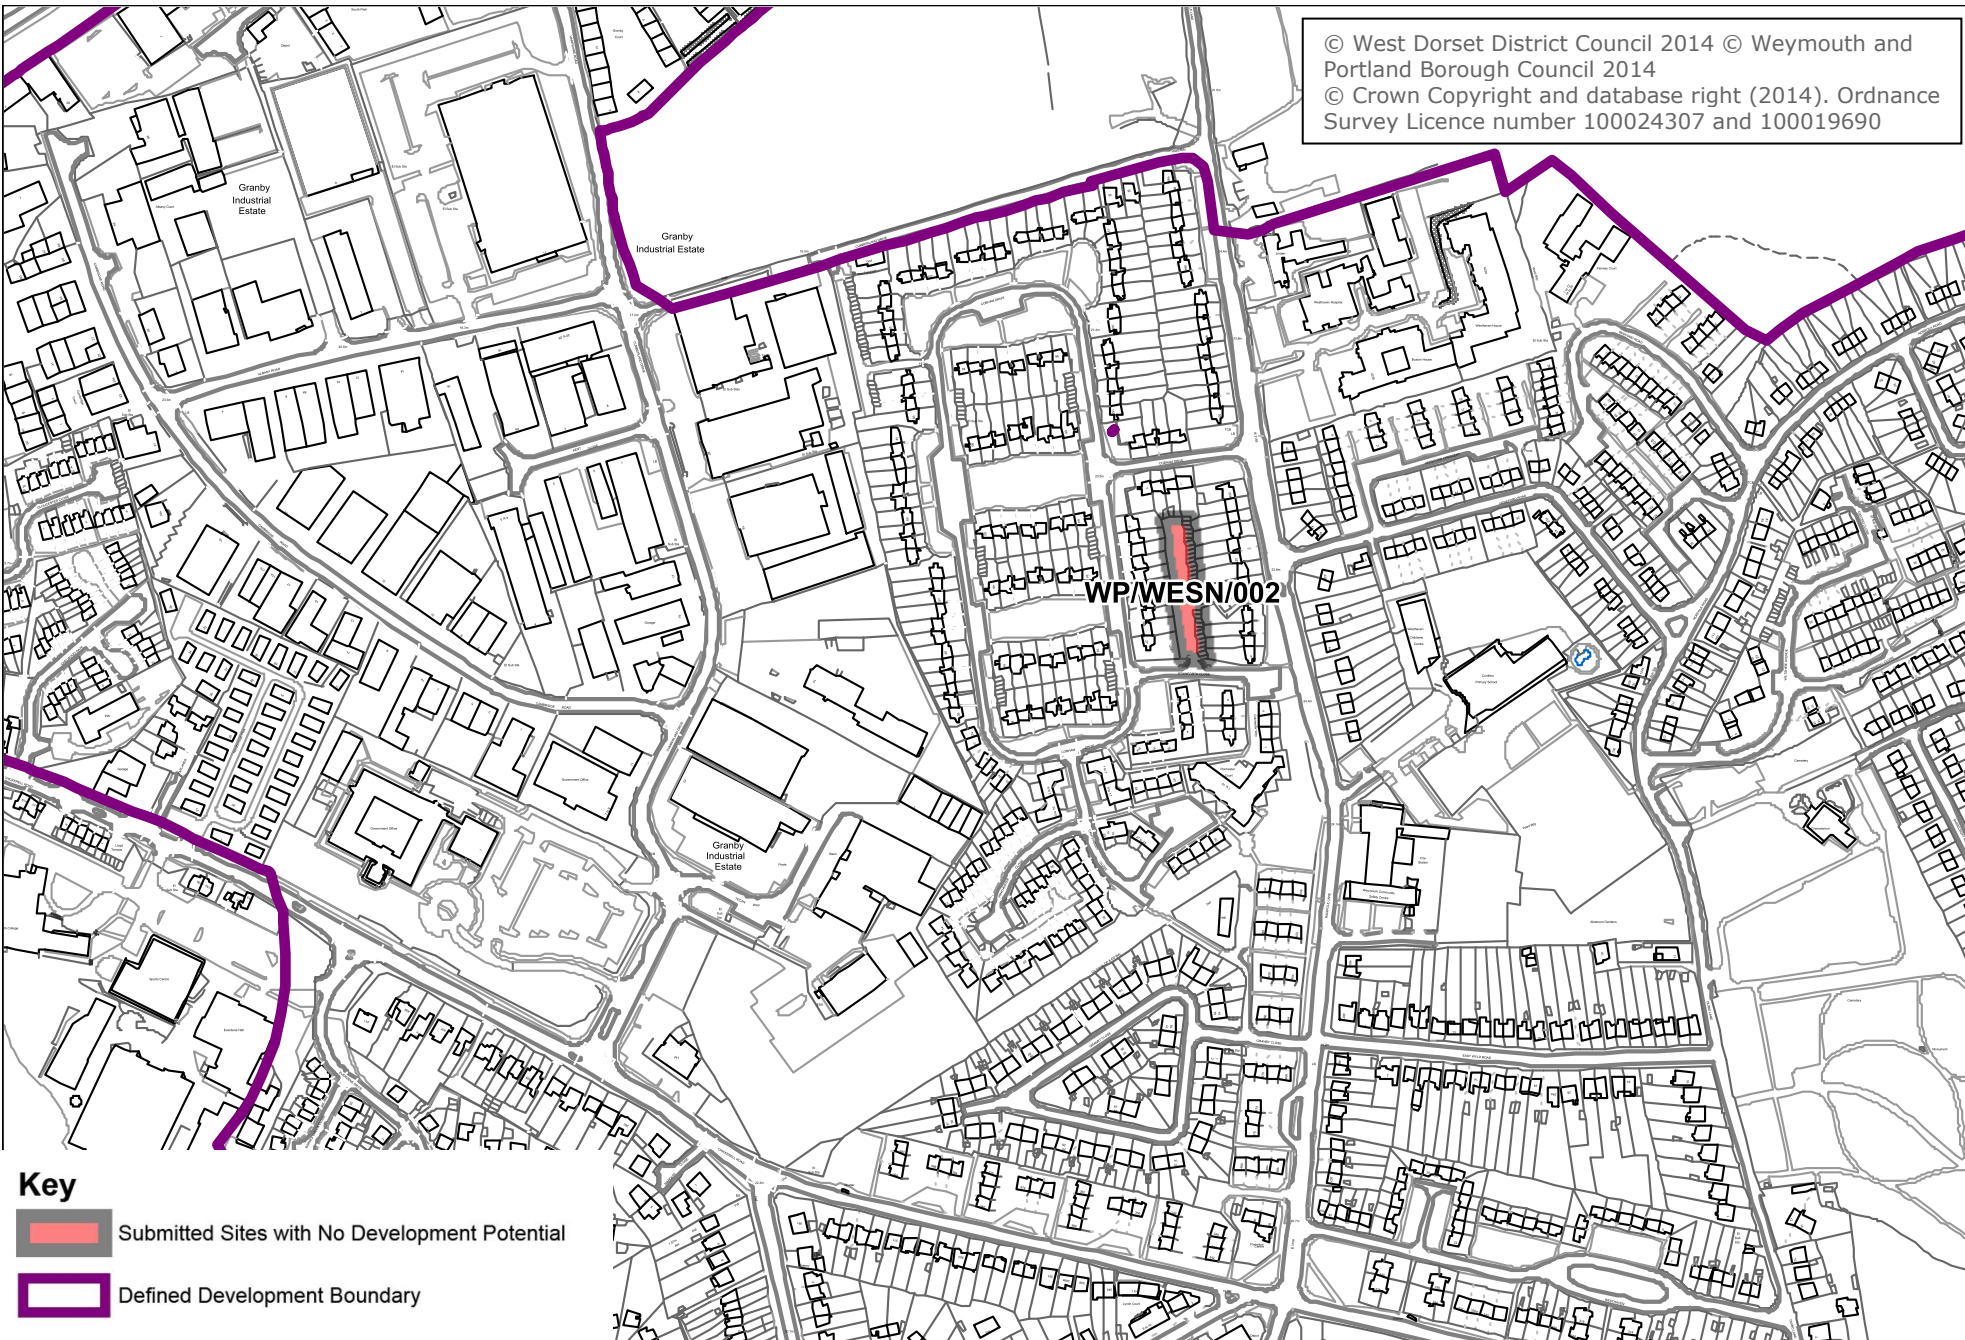

© West Dorset District Council 2014 © Weymouth and Portland Borough Council 2014
© Crown Copyright and database right (2014). Ordnance Survey Licence number 100024307 and 100019690

1. **Key**
2. Submitted Sites with No Development Potential
   - Defined Development Boundary