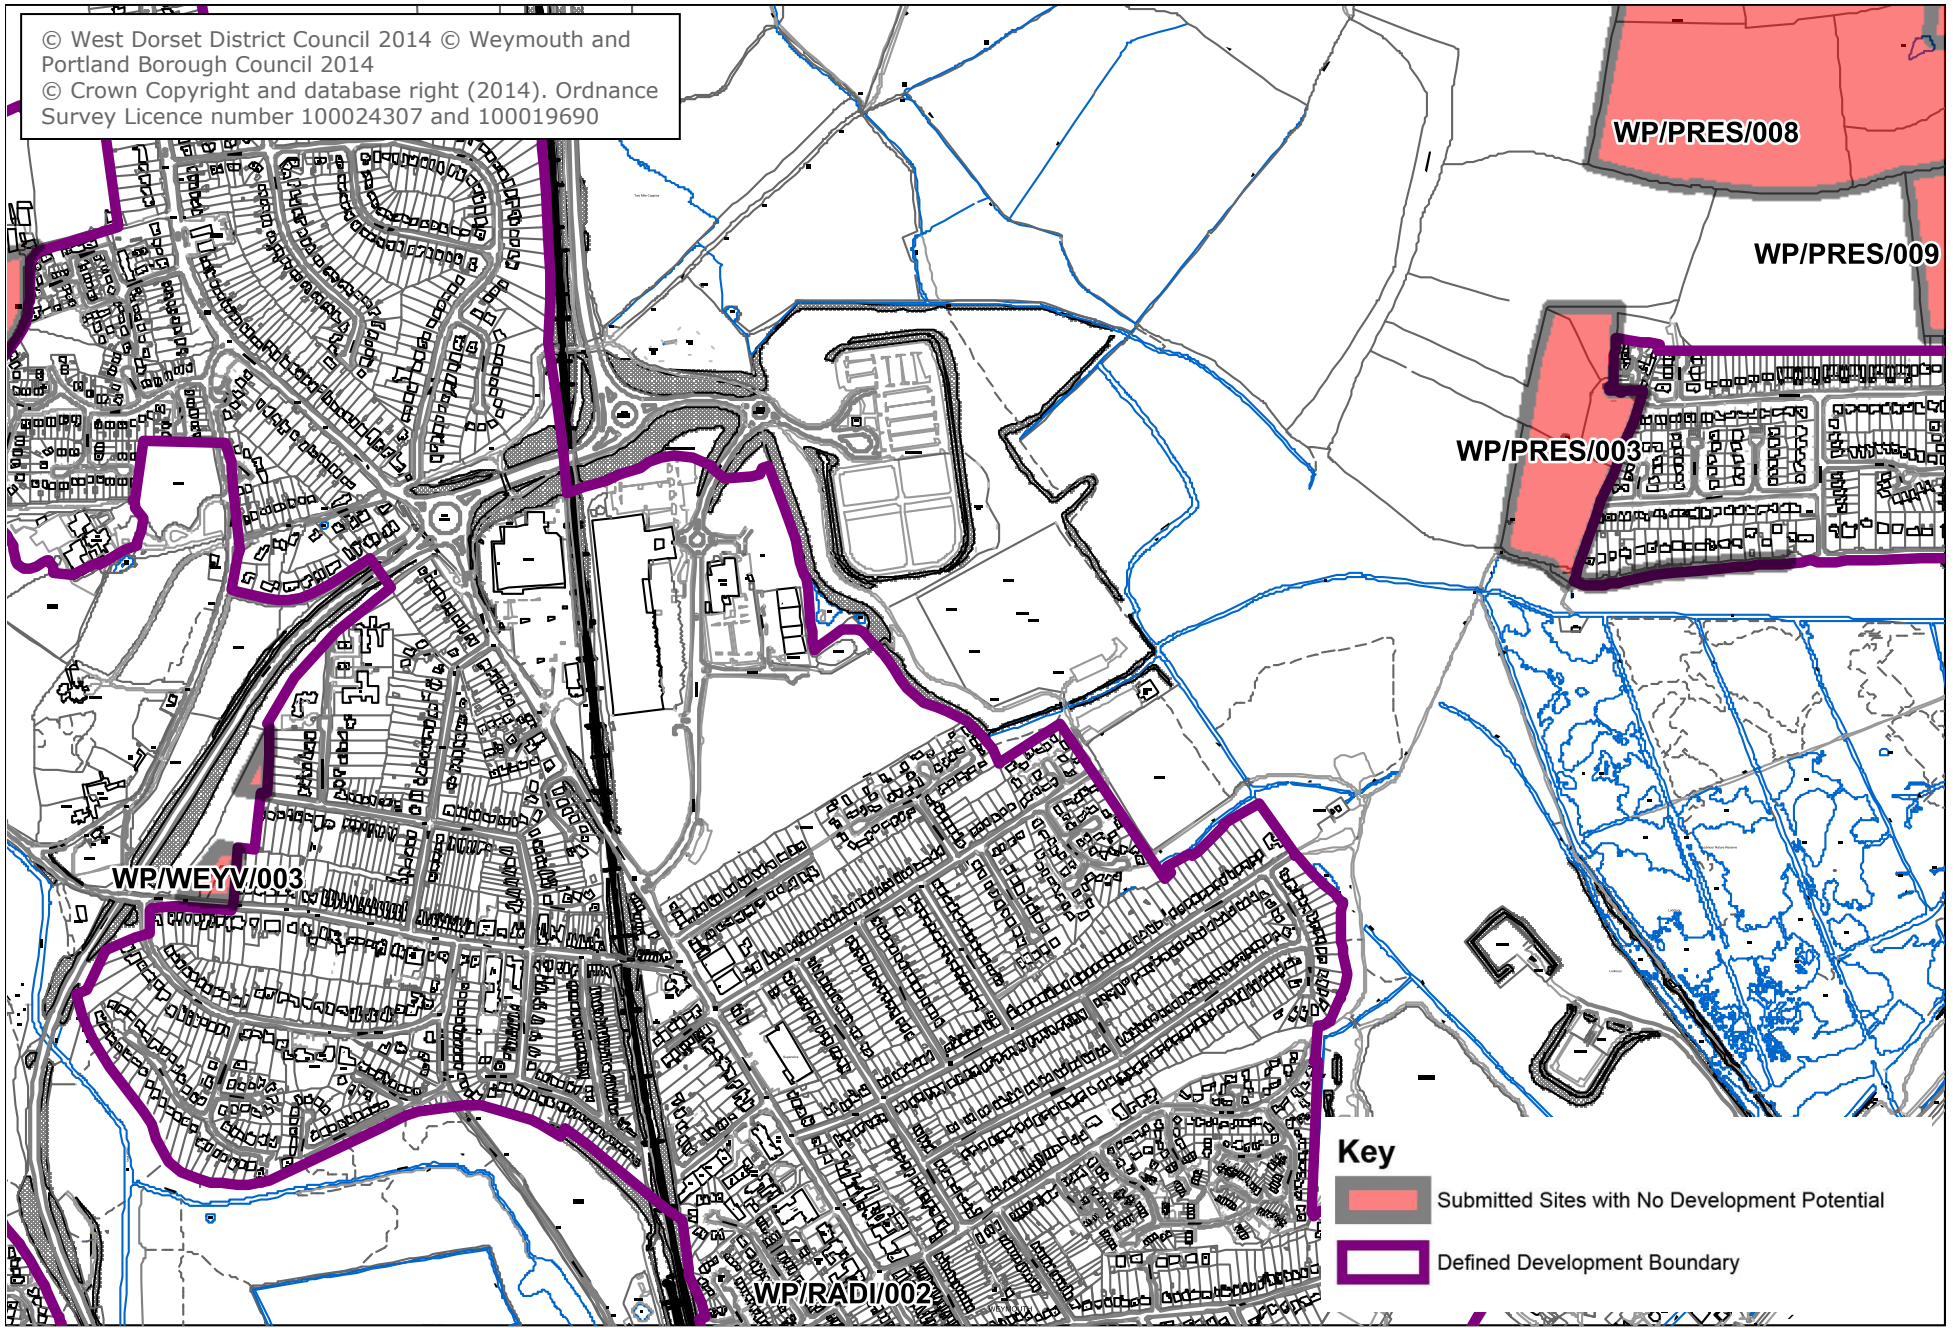

© West Dorset District Council 2014 © Weymouth and Portland Borough Council 2014
© Crown Copyright and database right (2014). Ordnance Survey Licence number 100024307 and 100019690

Key

- Submitted Sites with No Development Potential
- Defined Development Boundary