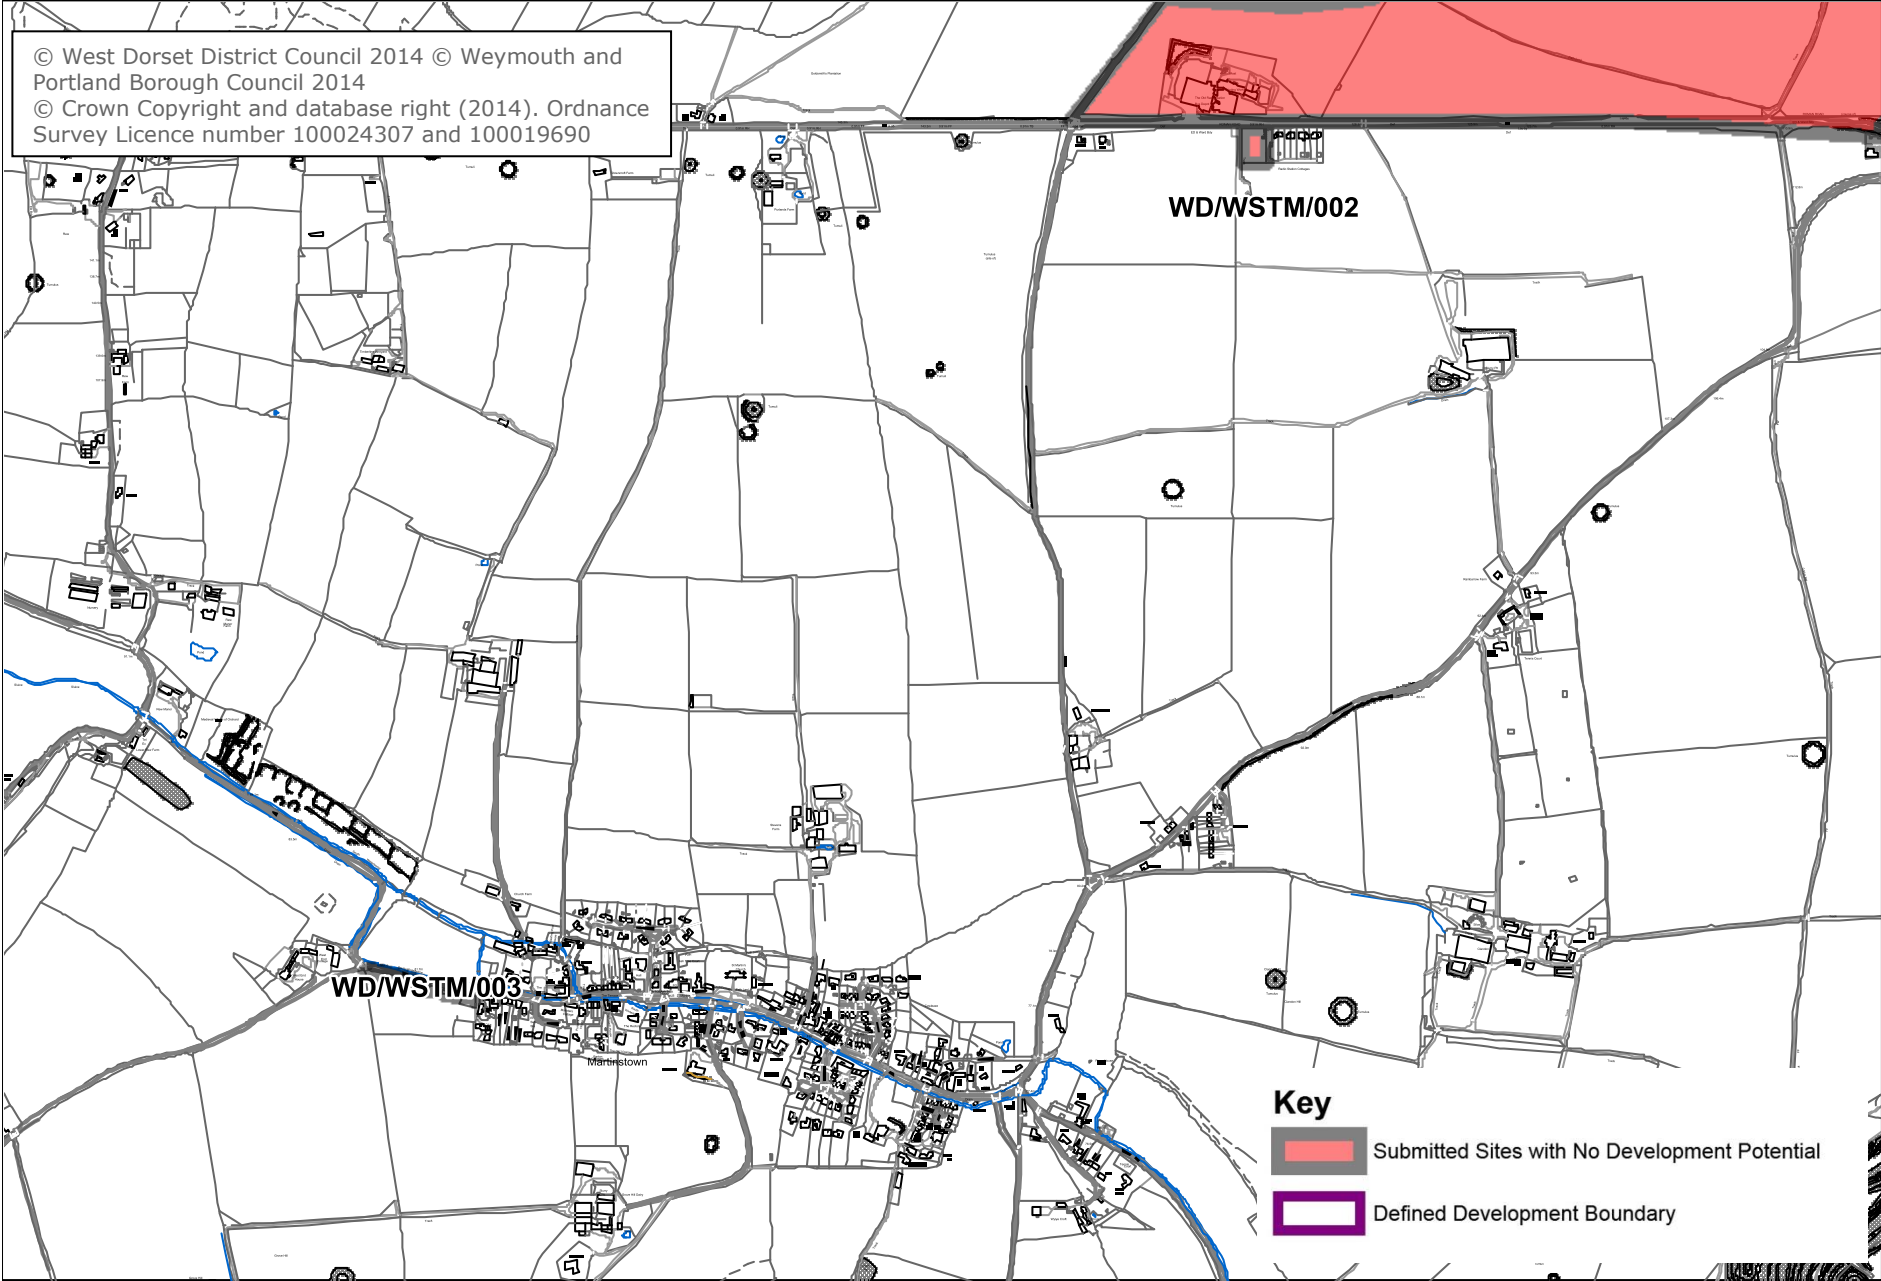

Winterborne St Martin

© West Dorset District Council 2014 © Weymouth and Portland Borough Council 2014
© Crown Copyright and database right (2014). Ordnance Survey Licence number 100024307 and 100019690

WD/WSTM/002

WD/WSTM/003

Winterborne St Martin

Key

-  Submitted Sites with No Development Potential
-  Defined Development Boundary

© West Dorset District Council 2014 © Weymouth and Portland Borough Council 2014
© Crown Copyright and database right (2014). Ordnance Survey Licence number 100024307 and 100019690

Key

-  Submitted Sites with No Development Potential
-  Defined Development Boundary

Winterbourne Abbas and Winterbourne Steepleton

© West Dorset District Council 2014 © Weymouth and Portland Borough Council 2014
© Crown Copyright and database right (2014). Ordnance Survey Licence number 100024307 and 100019690

Key

- Submitted Sites with No Development Potential
- Defined Development Boundary

Yetminster