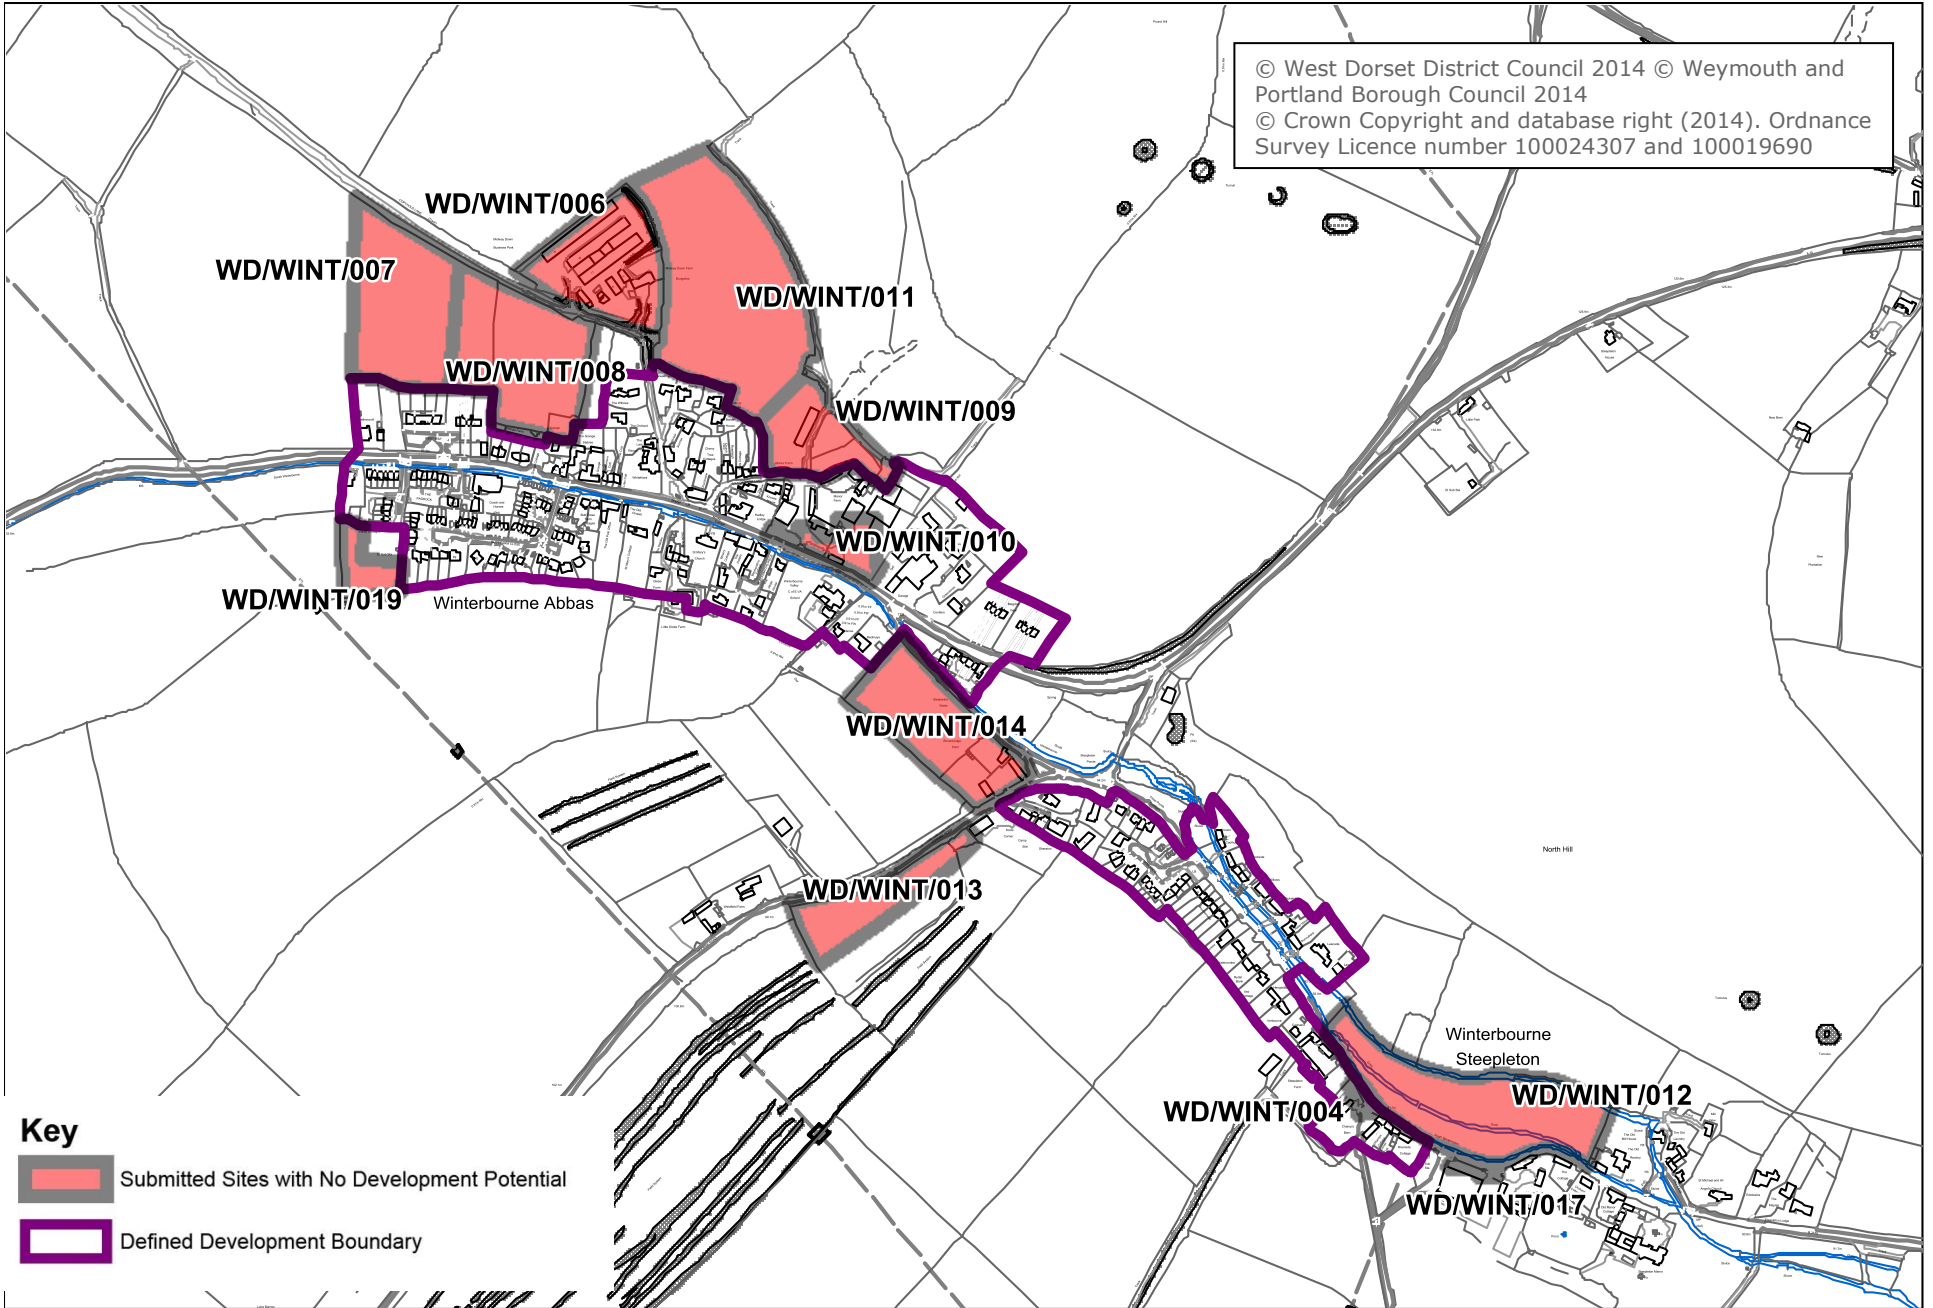

WD/WSTM/002

WD/WSTM/003

Winterborne St Martin

Key

-  Submitted Sites with No Development Potential
-  Defined Development Boundary

© West Dorset District Council 2014 © Weymouth and Portland Borough Council 2014
© Crown Copyright and database right (2014). Ordnance Survey Licence number 100024307 and 100019690

Key

-  Submitted Sites with No Development Potential
-  Defined Development Boundary

Winterbourne Abbas and Winterbourne Steepleton

© West Dorset District Council 2014 © Weymouth and Portland Borough Council 2014
© Crown Copyright and database right (2014). Ordnance Survey Licence number 100024307 and 100019690

Key

- Submitted Sites with No Development Potential
- Defined Development Boundary

Yetminster