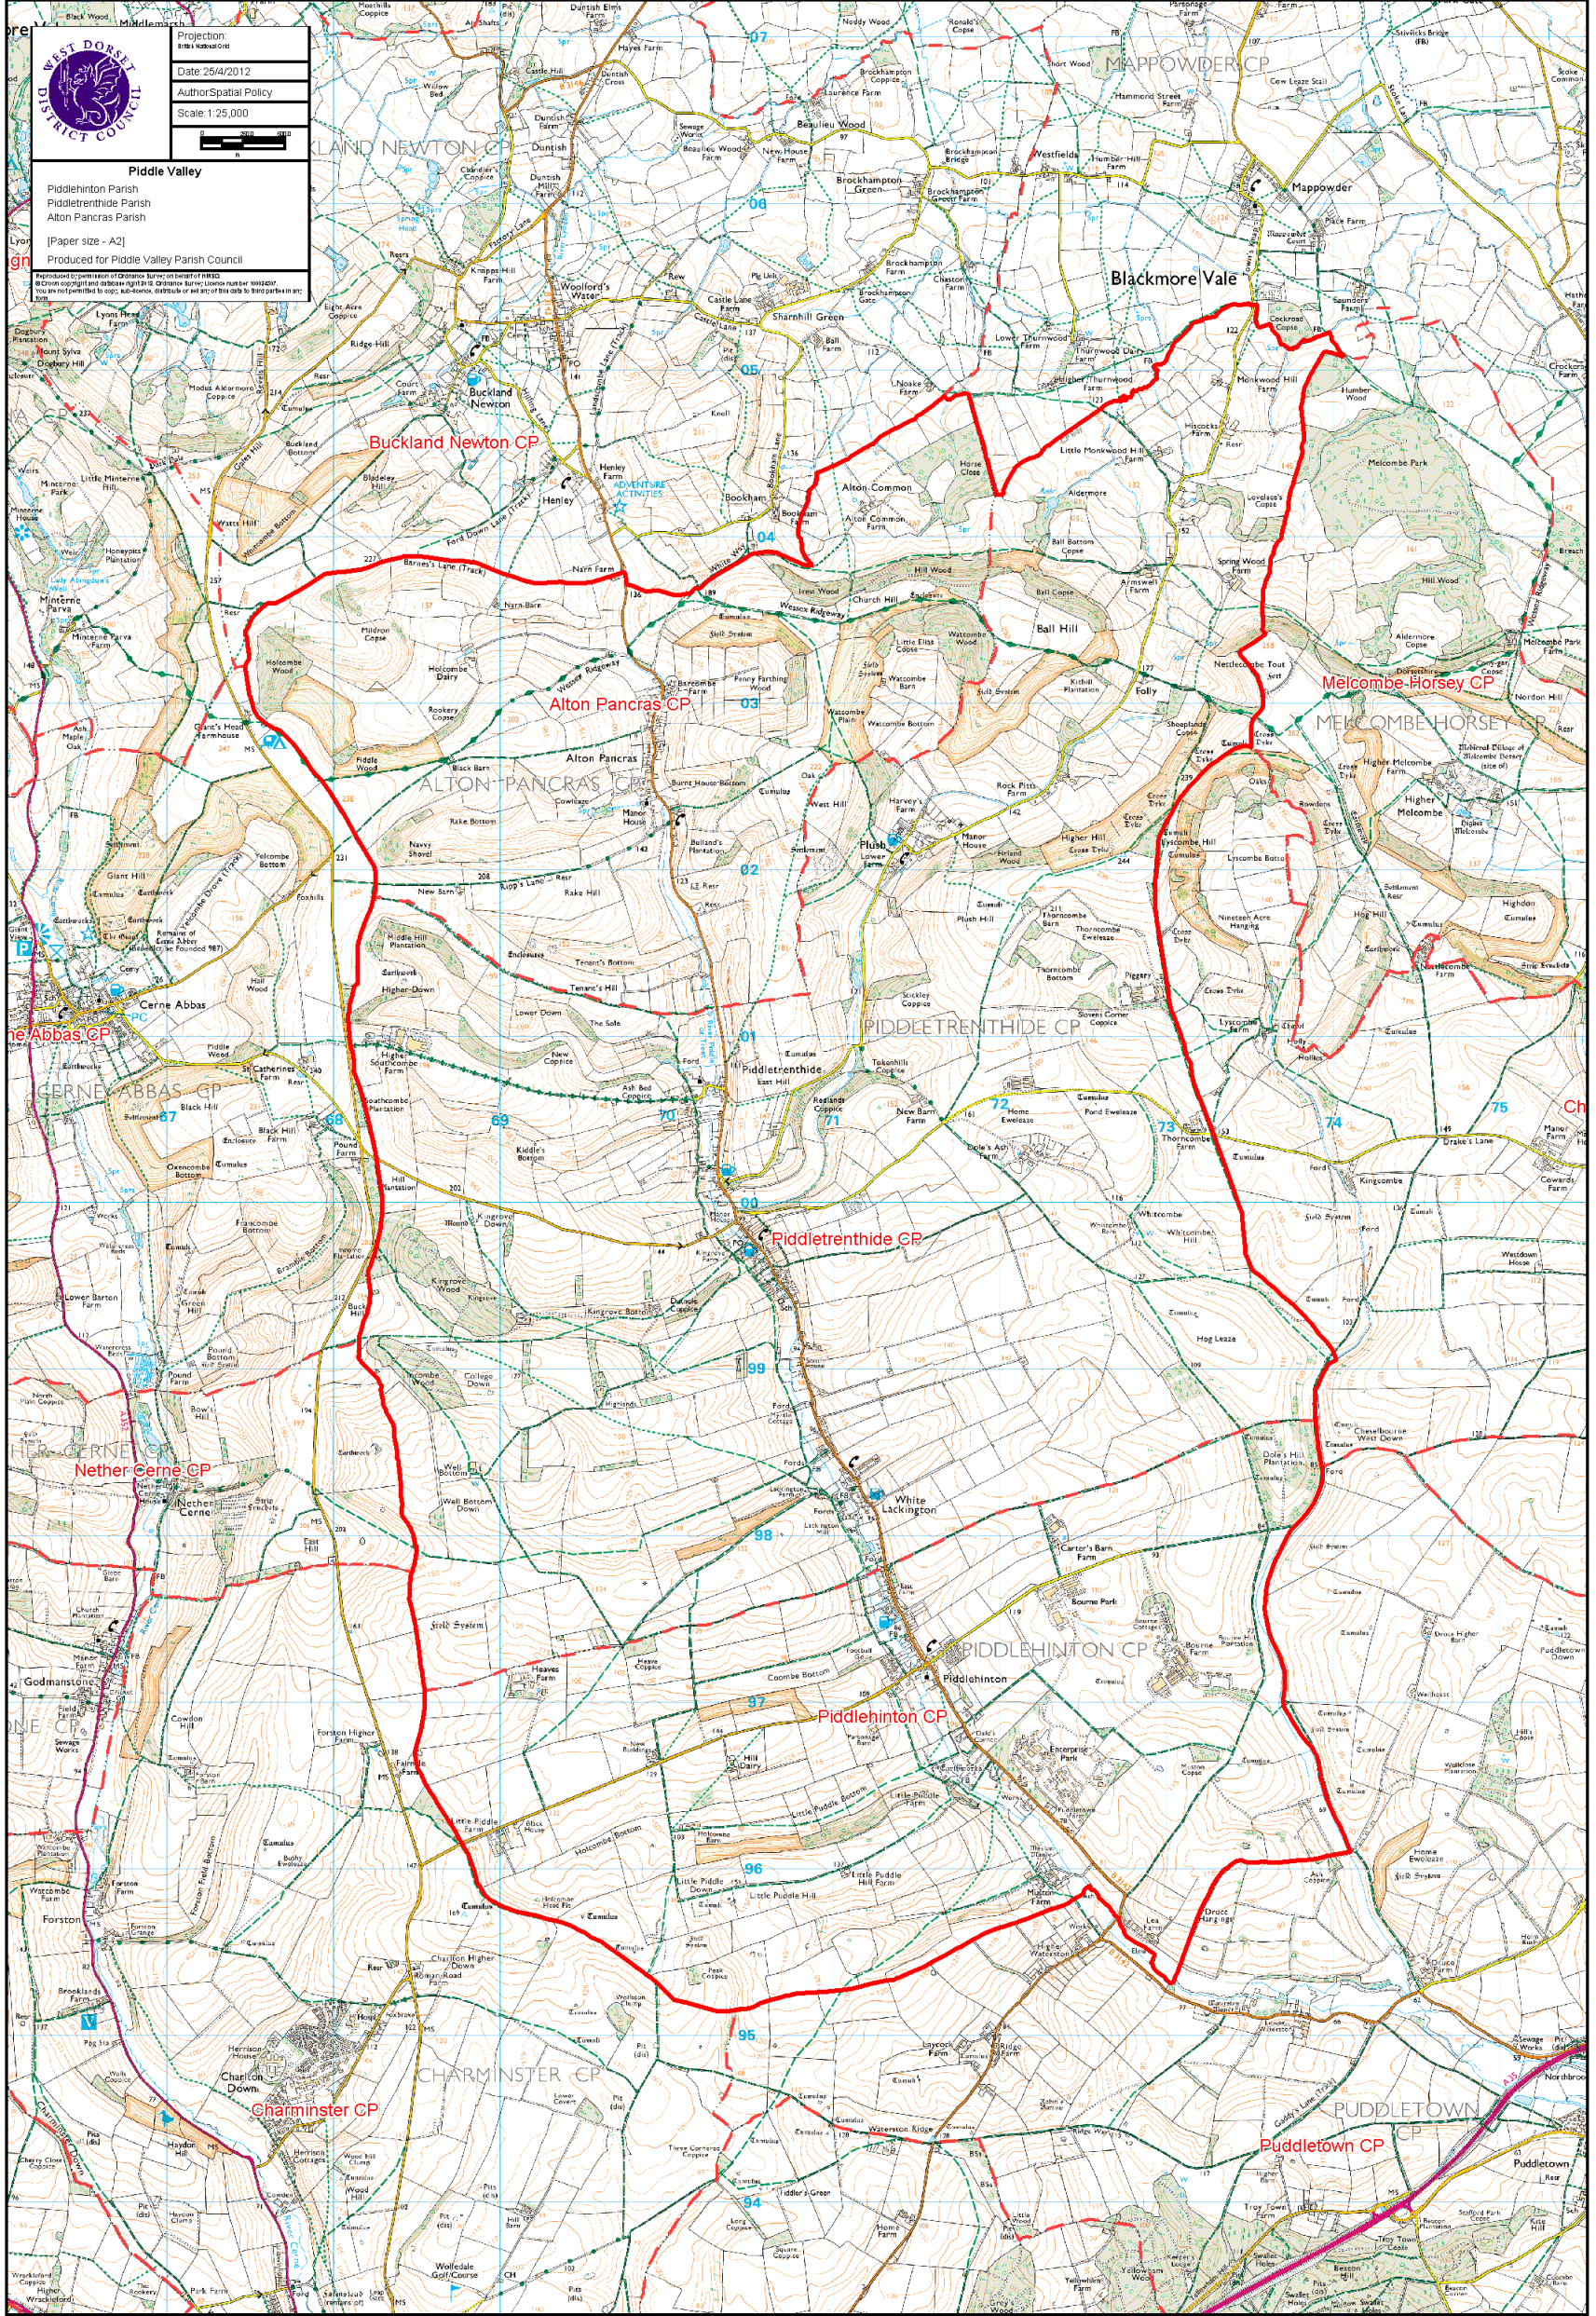

Projection
OSGB36
Date 25/4/2012
Author Spatial Policy
Scale 1:25,000

Piddle Valley
Piddlehinton Parish
Piddletrenthide Parish
Alton Pancras Parish
[Paper size - A2]
Produced for Piddle Valley Parish Council