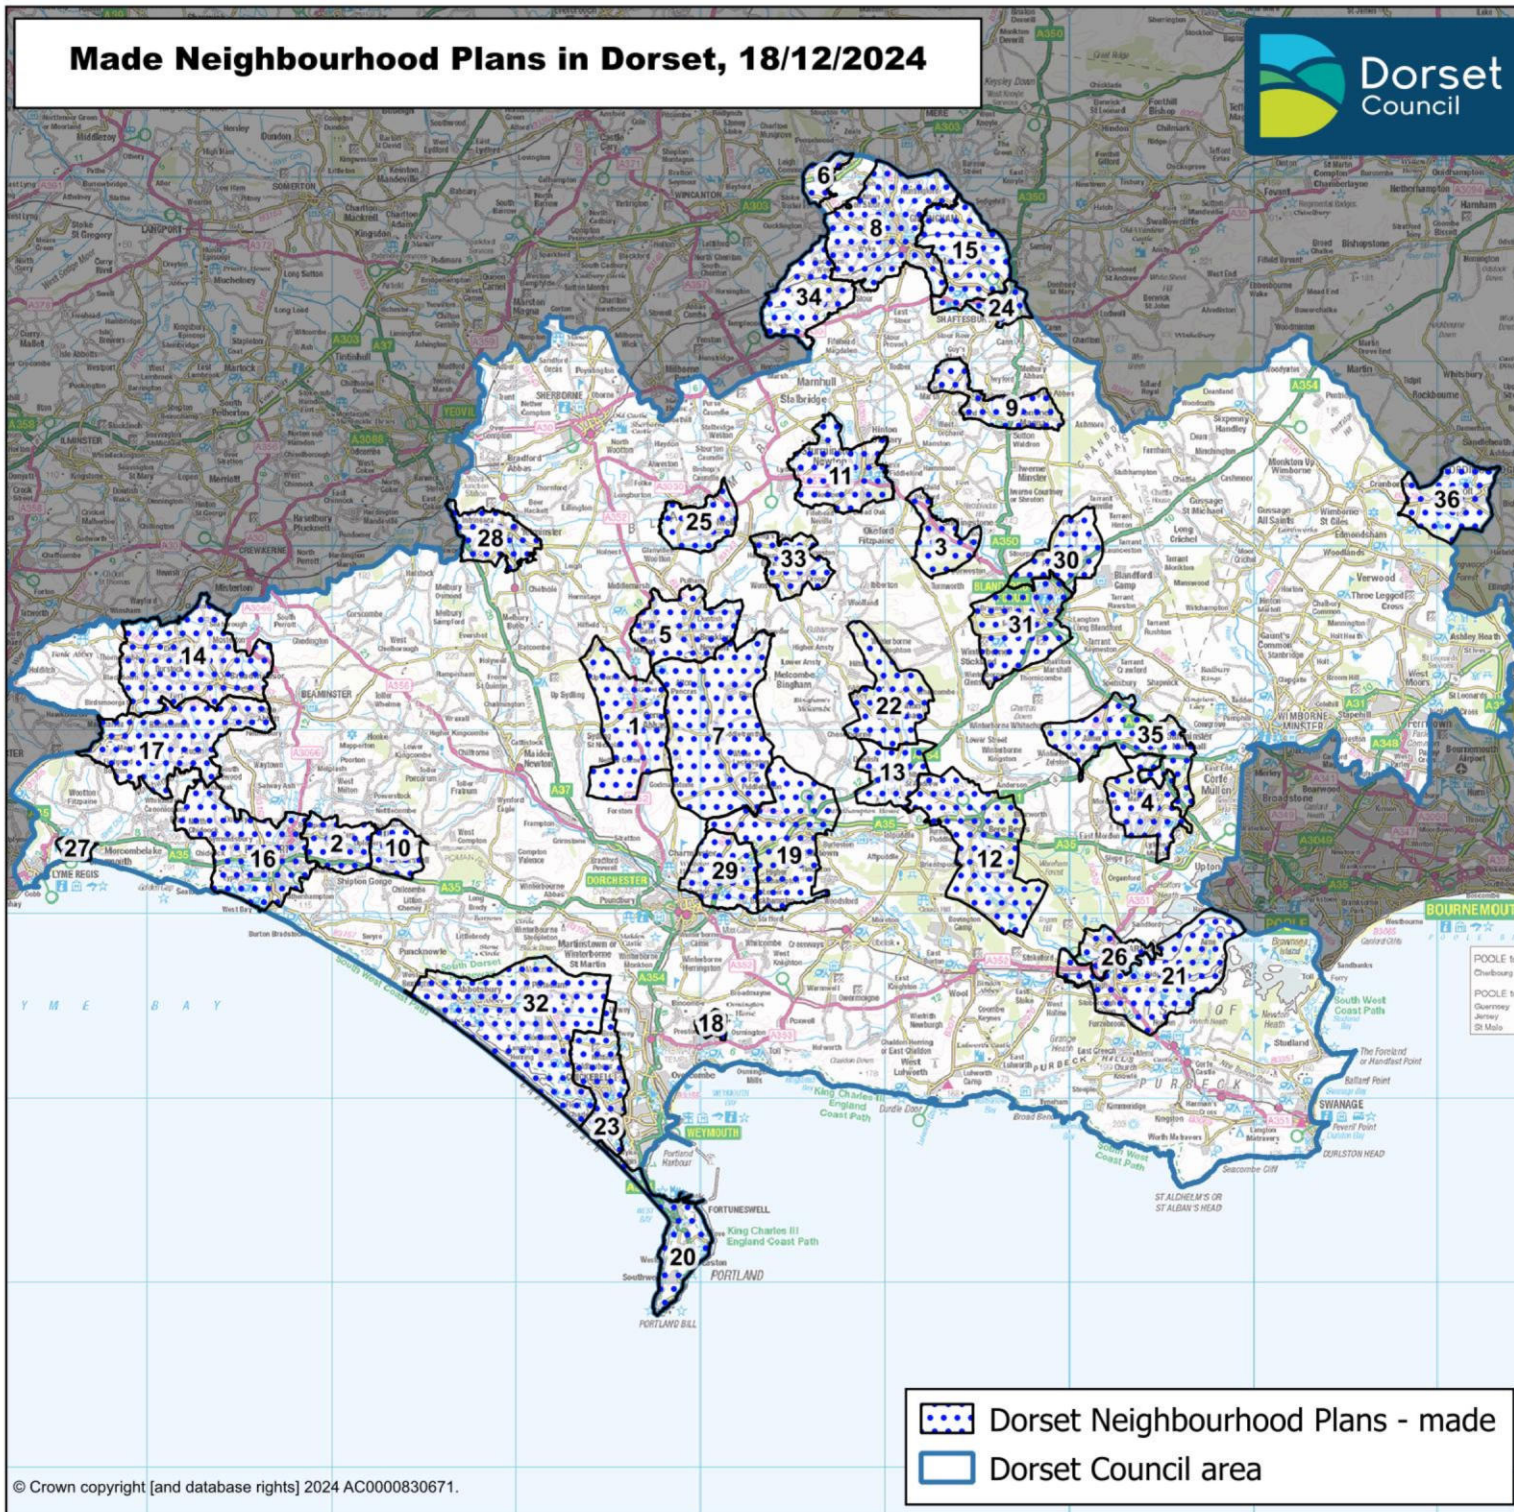

Made Neighbourhood Plans in Dorset, 18/12/2024

ID	Plan name	Date made
1	Cerne Valley NP	08/01/2015
2	Loders NP	21/07/2016
3	Shillingstone NP	21/02/2017
4	Lytchett Matravers NP	13/06/2017
5	Buckland Newton NP	07/12/2017
6	Bourton NP	26/01/2018
7	Piddle Valley NP	10/05/2018
8	Gillingham NP	27/07/2018
9	Fontmell Magna NP	28/11/2018
10	Askerswell NP	10/01/2019
11	Sturminster Newton NP	08/03/2019
12	Bere Regis NP	25/06/2019
13	Milborne St Andrew NP	01/10/2019
14	Broadwindsor NP	01/10/2019
15	Motcombe NP	10/12/2019
16	Bridport Area NP	05/05/2020
17	Upper Marshwood Vale NP	05/05/2020
18	Sutton Poyntz NP	05/05/2020
19	Puddletown NP	22/06/2021
20	Portland NP	22/06/2021
21	Arne NP	22/06/2021
22	Milton Abbas NP	22/06/2021
23	Chickerell NP	22/06/2021
24	Shaftesbury NP	22/06/2021
25	Holwell NP	07/09/2021
26	Wareham NP	08/11/2021
27	Charmouth NP	01/03/2022
28	Yetminster & Ryme Intrinseca NP	05/04/2022
29	Stinsford NP	21/06/2022
30	Pimperne NP	01/11/2022
31	Blandford + NP (Modified Plan)	03/10/2023
32	Chesil Bank NP	07/11/2023
33	Hazelbury Bryan NP - First Review	12/03/2024
34	Buckhorn Weston & Kington Magna NP	09/07/2024
35	Sturminster Marshall NP	15/10/2024
36	Alderholt NP	17/12/2024