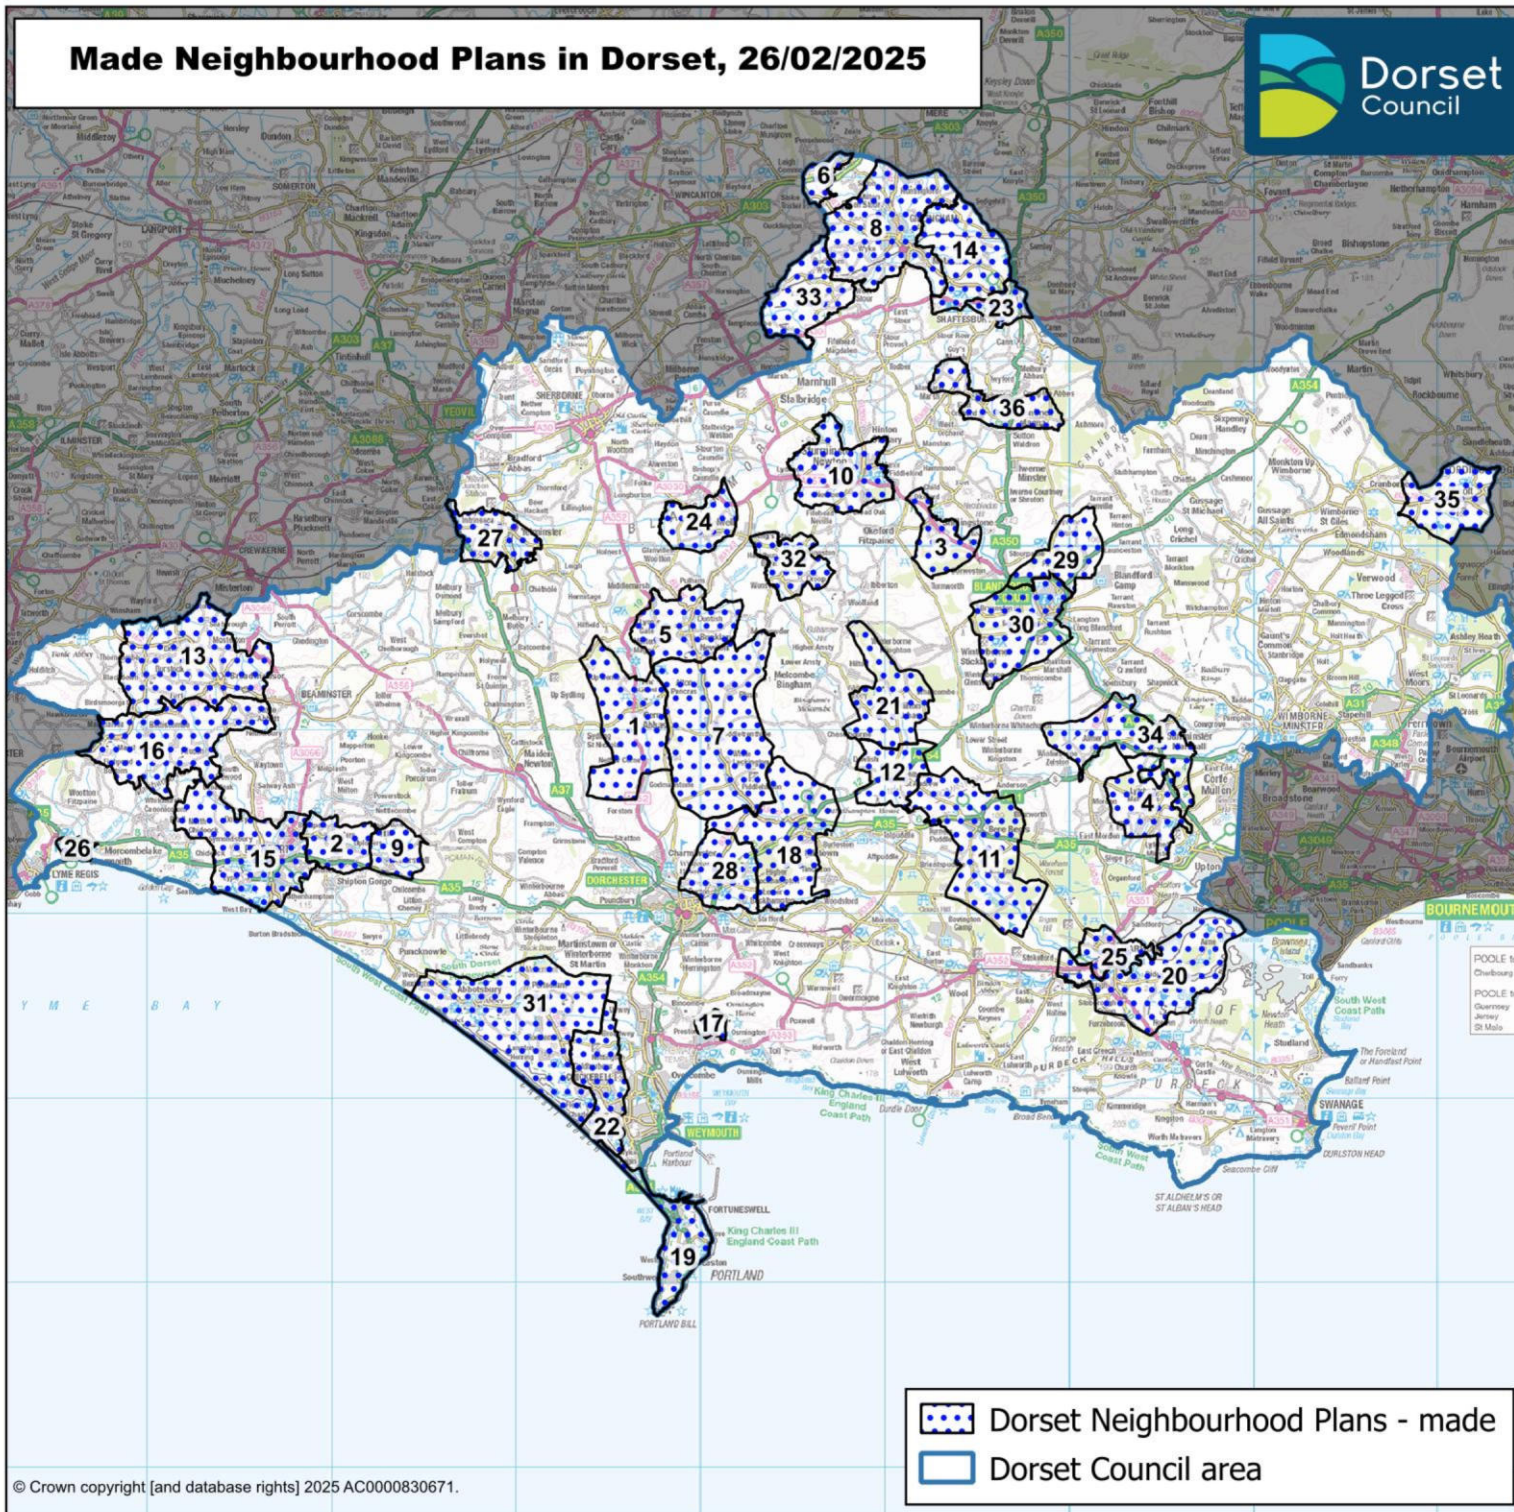

# Made Neighbourhood Plans in Dorset, 26/02/2025

Dorset Neighbourhood Plans - made  
 Dorset Council area

ID	Plan name	Date made
1	Cerne Valley NP	08/01/2015
2	Loders NP	21/07/2016
3	Shillingstone NP	21/02/2017
4	Lytchett Matravers NP	13/06/2017
5	Buckland Newton NP	07/12/2017
6	Bourton NP	26/01/2018
7	Piddle Valley NP	10/05/2018
8	Gillingham NP	27/07/2018
9	Askerswell NP	10/01/2019
10	Sturminster Newton NP	08/03/2019
11	Bere Regis NP	25/06/2019
12	Milborne St Andrew NP	01/10/2019
13	Broadwindsor NP	01/10/2019
14	Motcombe NP	10/12/2019
15	Bridport Area NP	05/05/2020
16	Upper Marshwood Vale NP	05/05/2020
17	Sutton Poyntz NP	05/05/2020
18	Puddletown NP	22/06/2021
19	Portland NP	22/06/2021
20	Arne NP	22/06/2021
21	Milton Abbas NP	22/06/2021
22	Chickerell NP	22/06/2021
23	Shaftesbury NP	22/06/2021
24	Holwell NP	07/09/2021
25	Wareham NP	08/11/2021
26	Charmouth NP	01/03/2022
27	Yetminster & Ryme Intrinseca NP	05/04/2022
28	Stinsford NP	21/06/2022
29	Pimperne NP	01/11/2022
30	Blandford + NP (Modified Plan)	03/10/2023
31	Chesil Bank NP	07/11/2023
32	Hazelbury Bryan NP - First Review	12/03/2024
33	Buckhorn Weston & Kington Magna NP	09/07/2024
34	Sturminster Marshall NP	15/10/2024
35	Alderholt NP	17/12/2024
36	Fontmell Magna NP - First Review	25/02/2025